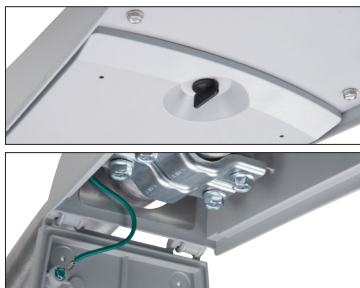

Key features:

- Up to 147 lumens per watt
- Four optical distributions (Type II, III, IV and V), that are precisely designed to shape the distribution, maximizing efficiency and fixture spacing
- Multiple lumen packages ranging from 5,000 - 21,000 delivered lumens
- 4000K CCT standard with minimum 70 CRI, optional 2700K (80 CRI), 3000K (70 CRI) and 5000K CCT (70 CRI)
- Optional 3 or 7-PIN NEMA twistlock photocontrol receptacle (ANSI-C131.41)
- Tool-less access for ease of installation and maintenance
- Standard with three-position tunnel compression type terminal block

Learn more about our outdoor lighting solutions at www.eaton.com/lighting

Design features

Maintenance
Standard metal latch, tool-less entry, quick disconnects and safety door lanyard. Available with 10MSP or 10kV surge option.