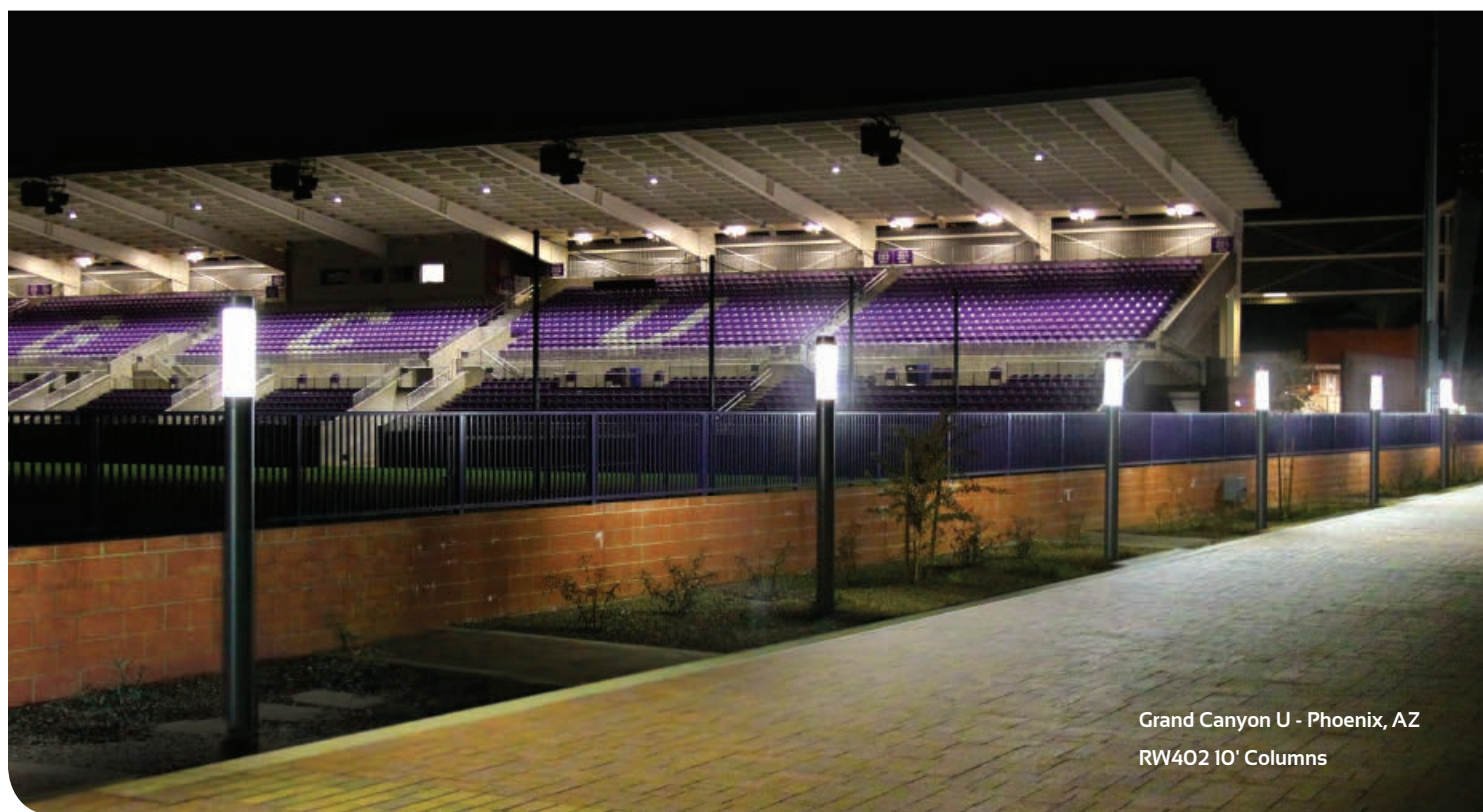

Grand Canyon U - Phoenix, AZ
RW402 10' Columns