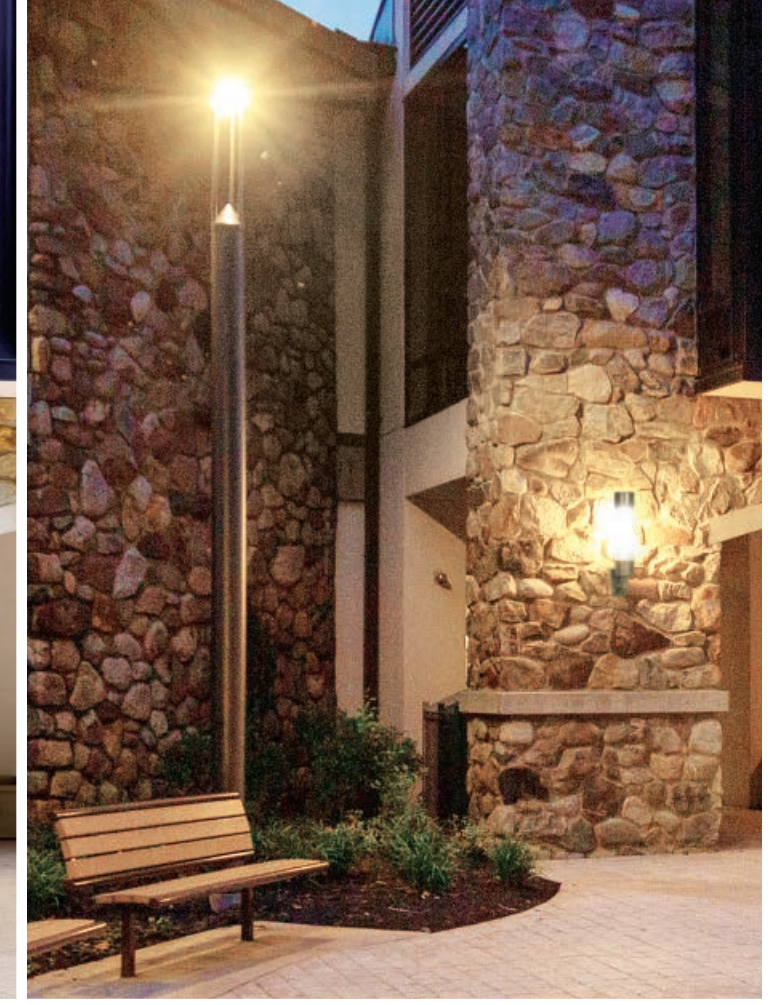

Applications

Pages 8-9

Brookdale Community College - Lincroft, NJ

RT403 16' Columns / RW303 Sconce