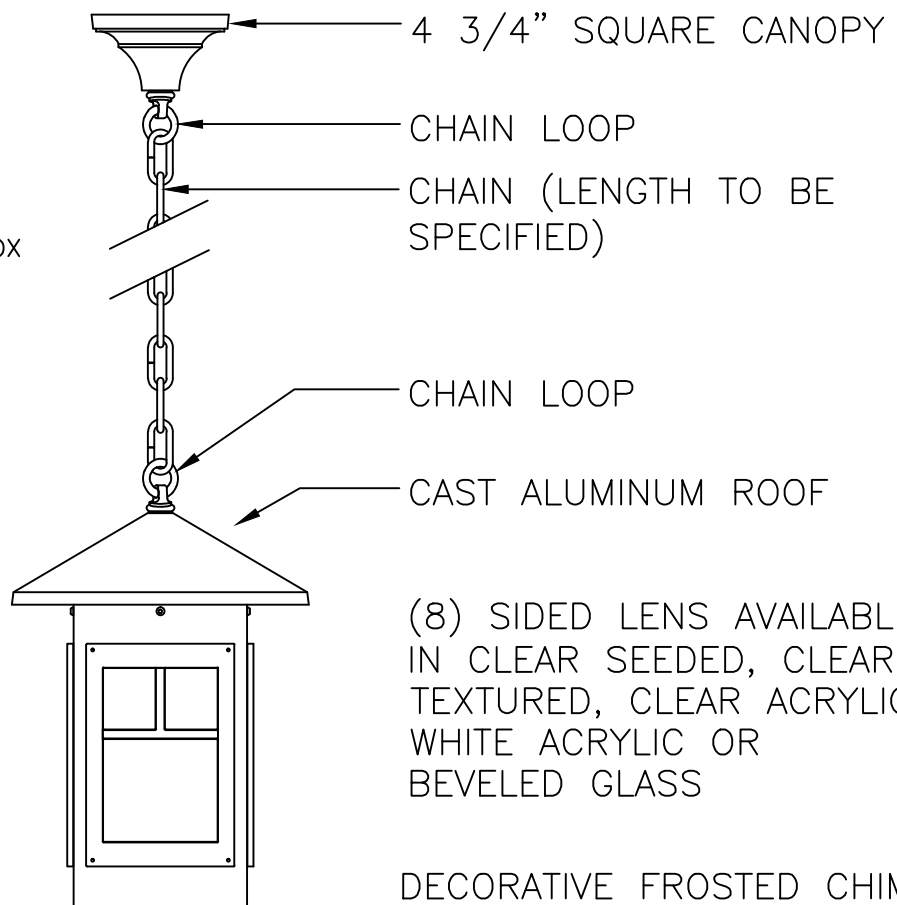

(8) SIDED LENS AVAILABLE IN CLEAR SEEDED, CLEAR TEXTURED, CLEAR ACRYLIC, WHITE ACRYLIC OR BEVELED GLASS

DECORATIVE FROSTED CHIMNEY WITH MEDIUM BASE SOCKET OR DECORATIVE FROSTED CHIMNEY WITH FLUORESCENT SOCKET OR 3-LIGHT CLUSTER