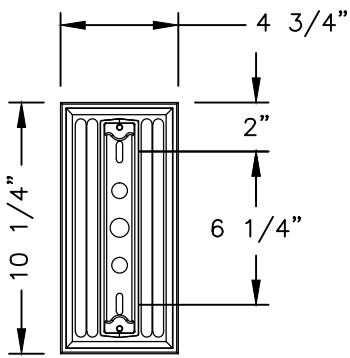

790/77WB

3/16"=1'	DRAWN	LMG
	DRAWN DATE	MAR 23 2012
		DRAWING NUMBER