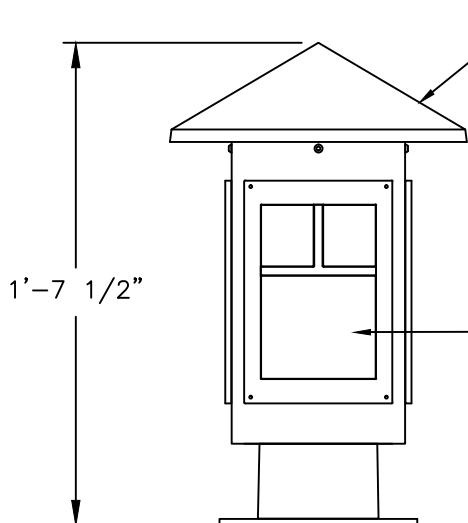

CAST ALUMINUM ROOF

(3) SIDED LENS AVAILABLE IN CLEAR SEEDED ACRYLIC, CLEAR TEXTURED ACRYLIC, CLEAR ACRYLIC, WHITE ACRYLIC OR BEVELED GLASS

DECORATIVE FROSTED CHIMNEY WITH MEDIUM BASE SOCKET OR DECORATIVE FROSTED CHIMNEY WITH FLUORESCENT SOCKET OR 3-LIGHT CLUSTER