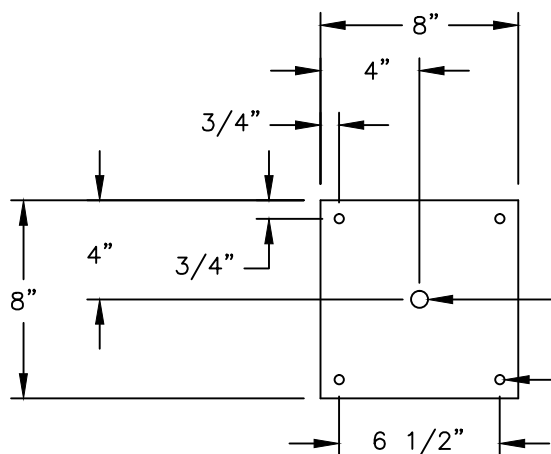

11/16" WIRE WAY HOLE

(4) 3/8" DIA. MOUNTING HOLES