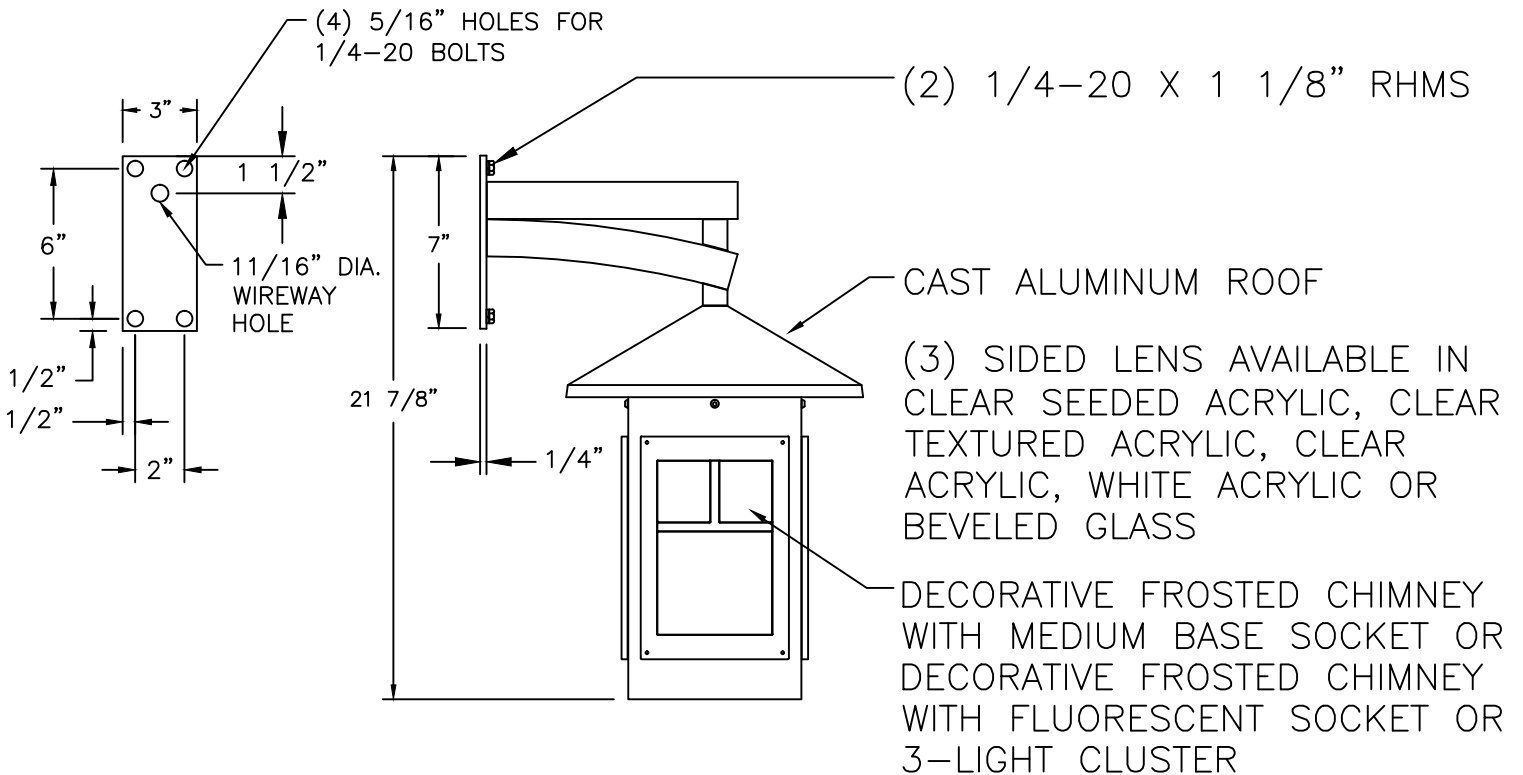

790/TPS3 PRAIRIE RESIDENTIAL SERIES

ALL ELECTRICAL COMPONENTS ARE U.L. OR E.T.L. LISTED IN USA AND CANADA.

FIXTURE WILL BE PREWIRED AND TESTED.

STERNBERG
SINCE 1923

790/TPS3

3/16"=1'	DRAWN	LMG
	DRAWN DATE	MAR 23 2012
		DRAWING NUMBER