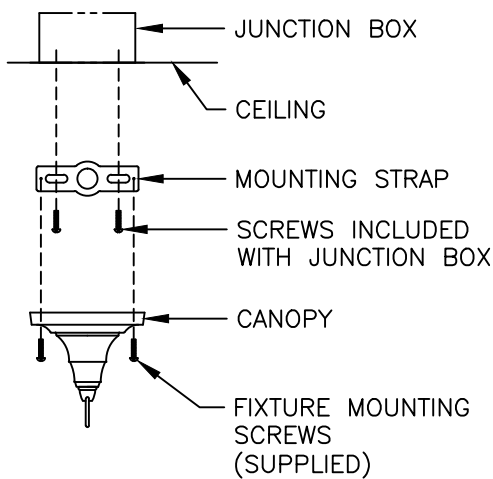

(8) SIDED LENS AVAILABLE IN CLEAR SEEDED, CLEAR TEXTURED, CLEAR ACRYLIC, WHITE ACRYLIC OR BEVELED GLASS

DECORATIVE FROSTED CHIMNEY WITH MEDIUM BASE SOCKET OR DECORATIVE FROSTED CHIMNEY WITH FLUORESCENT SOCKET OR 3-LIGHT CLUSTER