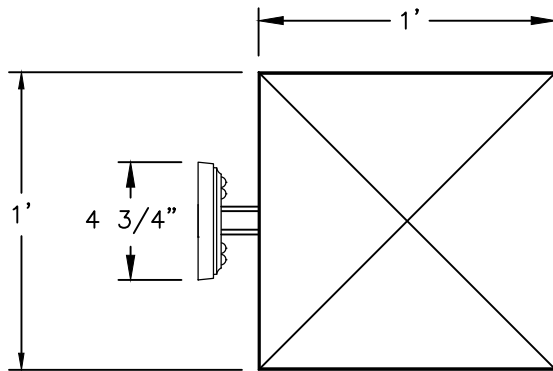

790/77WB PRAIRIE RESIDENTIAL SERIES

ALL ELECTRICAL COMPONENTS ARE U.L. OR E.T.L. LISTED IN USA AND CANADA.

FIXTURE WILL BE PREWIRED AND TESTED.