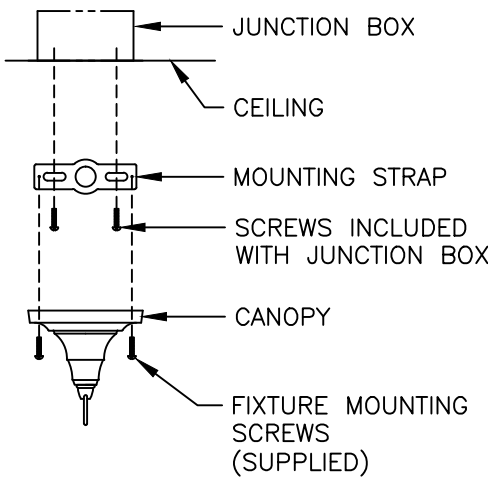

(8) SIDED LENS AVAILABLE IN CLEAR SEEDED, CLEAR TEXTURED, CLEAR ACRYLIC, WHITE ACRYLIC OR BEVELED GLASS

DECORATIVE FROSTED CHIMNEY WITH MEDIUM BASE SOCKET OR DECORATIVE FROSTED CHIMNEY WITH FLUORESCENT SOCKET OR 3-LIGHT CLUSTER