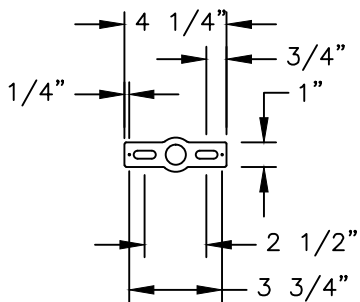

MOUNTING STRAP