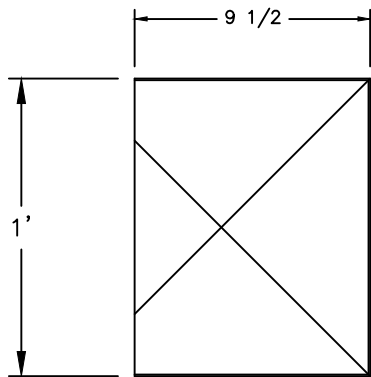

790WB PRAIRIE RESIDENTIAL SERIES

ALL ELECTRICAL COMPONENTS ARE U.L. OR E.T.L. LISTED IN USA AND CANADA.

FIXTURE WILL BE PREWIRED AND TESTED.

CAST ALUMINUM ROOF

(3) SIDED LENS AVAILABLE IN CLEAR SEEDED ACRYLIC, CLEAR TEXTURED ACRYLIC, CLEAR ACRYLIC, WHITE ACRYLIC OR BEVELED GLASS

DECORATIVE FROSTED CHIMNEY WITH MEDIUM BASE SOCKET OR DECORATIVE FROSTED CHIMNEY WITH FLUORESCENT SOCKET OR 3-LIGHT CLUSTER