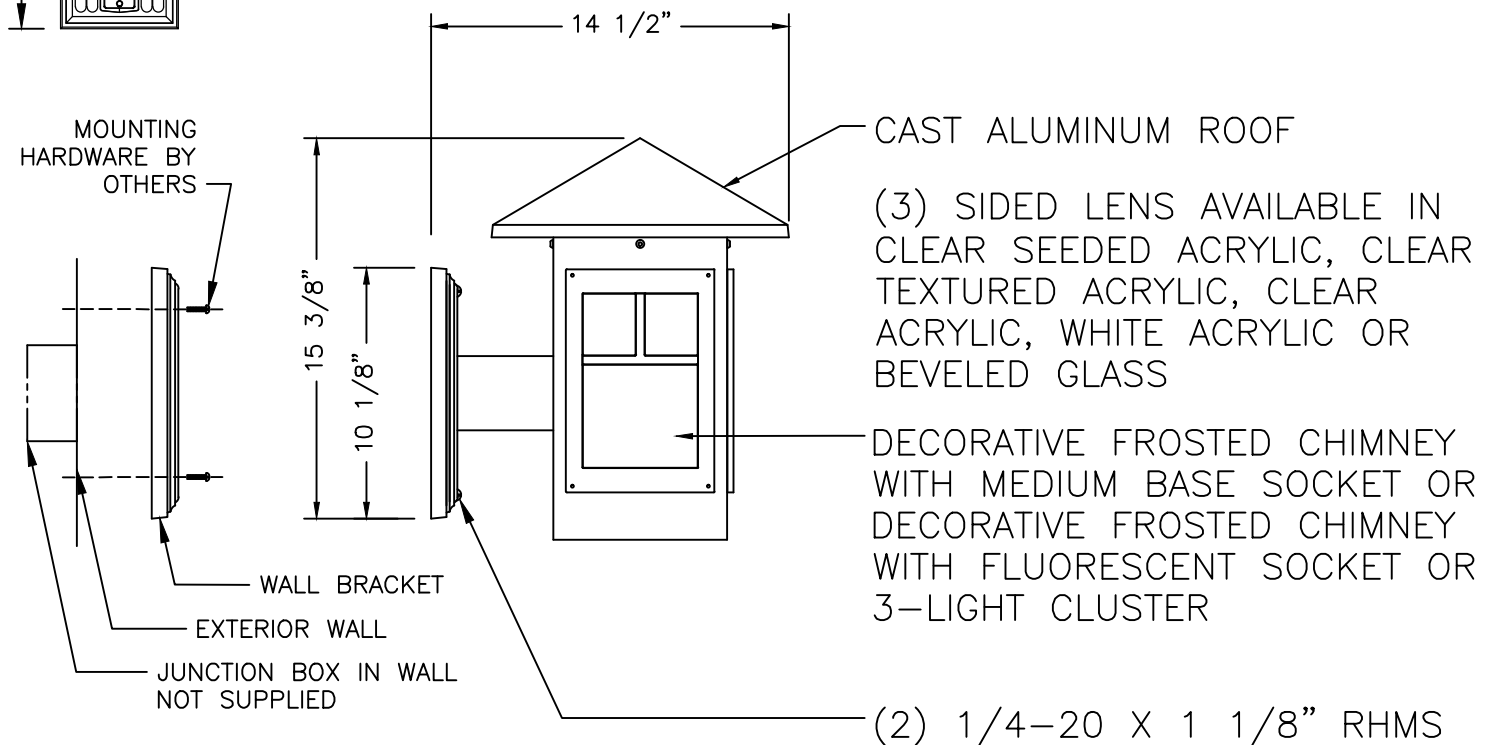

790/77WB

3/16"=1'	DRAWN	LMG
	DRAWN DATE	MAR 23 2012
		DRAWING NUMBER