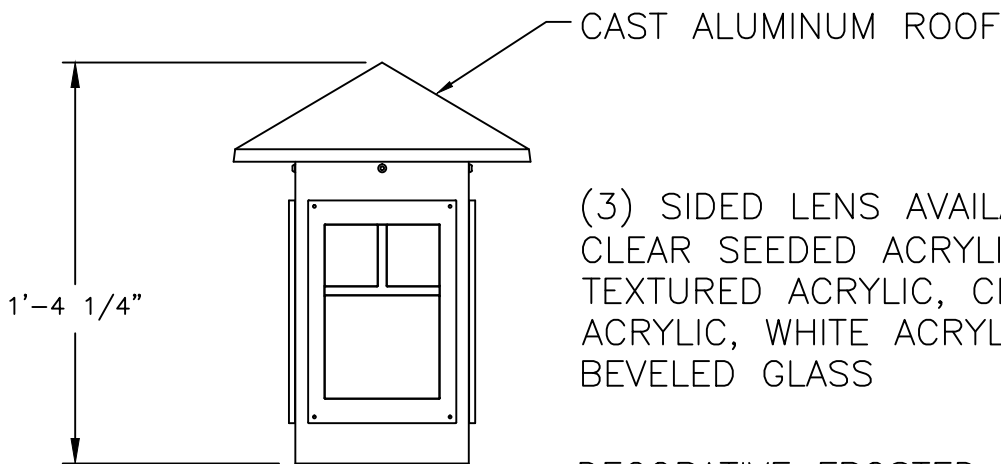

790 PRAIRIE RESIDENTIAL SERIES

ALL ELECTRICAL COMPONENTS ARE U.L. OR E.T.L. LISTED IN USA AND CANADA.

FIXTURE WILL BE PREWIRED AND TESTED.

(3) SIDED LENS AVAILABLE IN CLEAR SEEDED ACRYLIC, CLEAR TEXTURED ACRYLIC, CLEAR ACRYLIC, WHITE ACRYLIC OR BEVELED GLASS

DECORATIVE FROSTED CHIMNEY WITH MEDIUM BASE SOCKET OR DECORATIVE FROSTED CHIMNEY WITH FLUORESCENT SOCKET OR 3-LIGHT CLUSTER