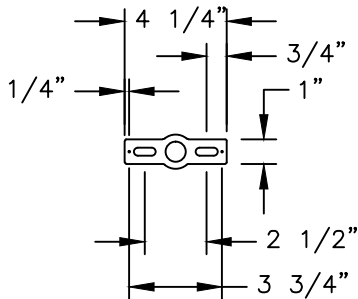

MOUNTING STRAP