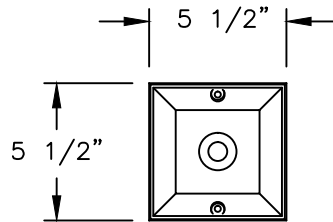

790HSH27 PRAIRIE RESIDENTIAL SERIES

ALL ELECTRICAL COMPONENTS ARE U.L. OR E.T.L. LISTED IN USA AND CANADA.

FIXTURE WILL BE PREWIRED AND TESTED.