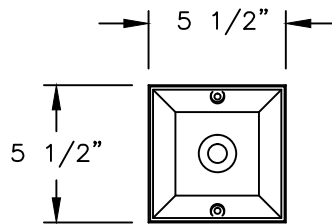

790HCH27 PRAIRIE RESIDENTIAL SERIES

ALL ELECTRICAL COMPONENTS ARE U.L. OR E.T.L. LISTED IN USA AND CANADA.

FIXTURE WILL BE PREWIRED AND TESTED.