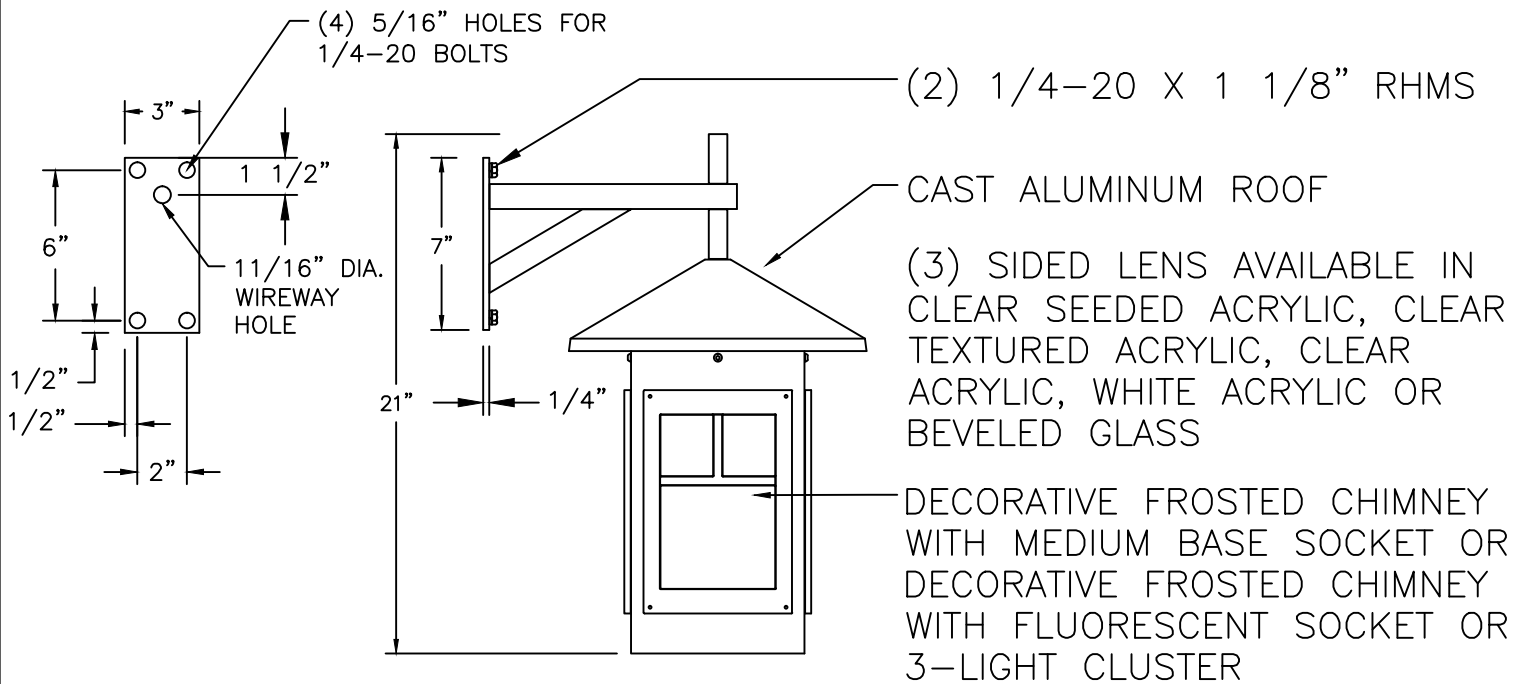

790/HMA3

3/16"=1'	DRAWN LMG
	DRAWN DATE MAR 23 2012
DRAWING NUMBER