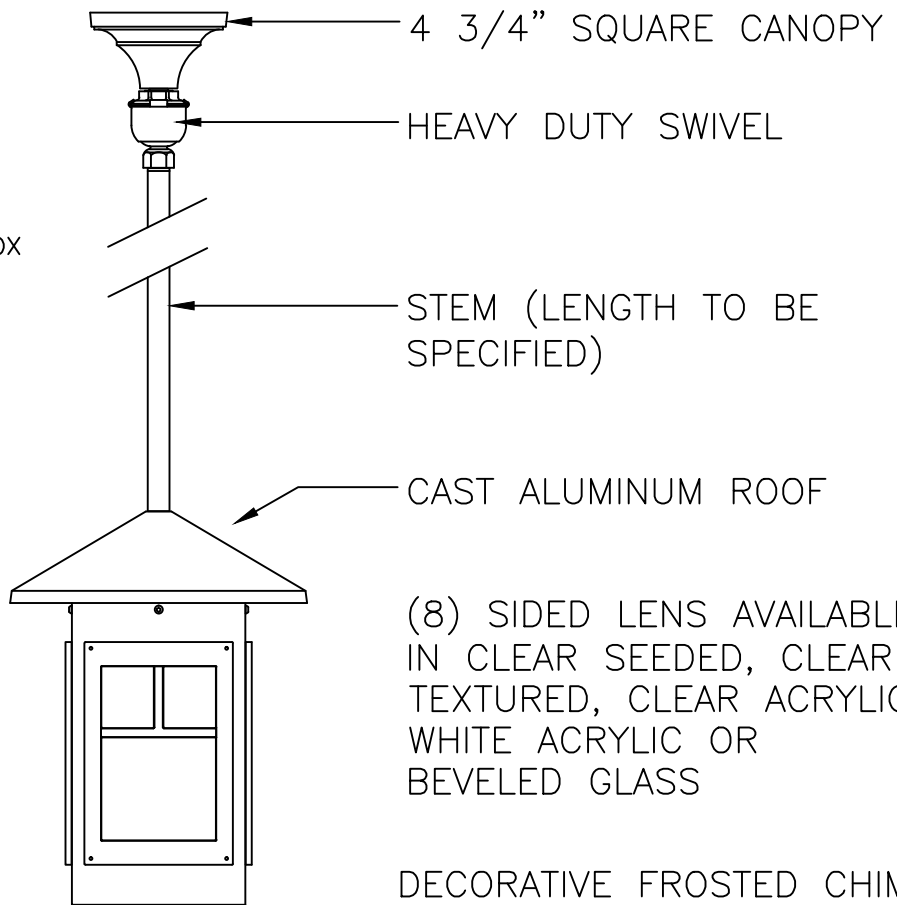

(8) SIDED LENS AVAILABLE IN CLEAR SEEDED, CLEAR TEXTURED, CLEAR ACRYLIC, WHITE ACRYLIC OR BEVELED GLASS

DECORATIVE FROSTED CHIMNEY WITH MEDIUM BASE SOCKET OR DECORATIVE FROSTED CHIMNEY WITH FLUORESCENT SOCKET OR 3-LIGHT CLUSTER