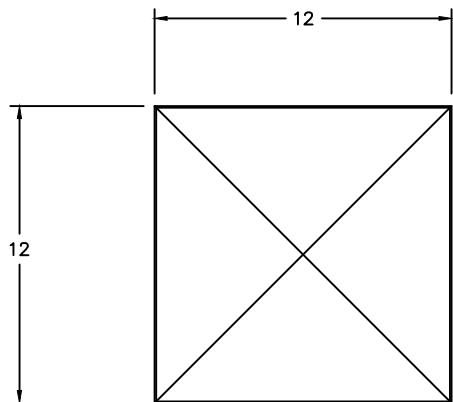

790 PRAIRIE RESIDENTIAL SERIES

ALL ELECTRICAL COMPONENTS ARE U.L. OR E.T.L. LISTED IN USA AND CANADA.

FIXTURE WILL BE PREWIRED AND TESTED.

(3) SIDED LENS AVAILABLE IN CLEAR SEEDED ACRYLIC, CLEAR TEXTURED ACRYLIC, CLEAR ACRYLIC, WHITE ACRYLIC OR BEVELED GLASS

DECORATIVE FROSTED CHIMNEY WITH MEDIUM BASE SOCKET OR DECORATIVE FROSTED CHIMNEY WITH FLUORESCENT SOCKET OR 3-LIGHT CLUSTER