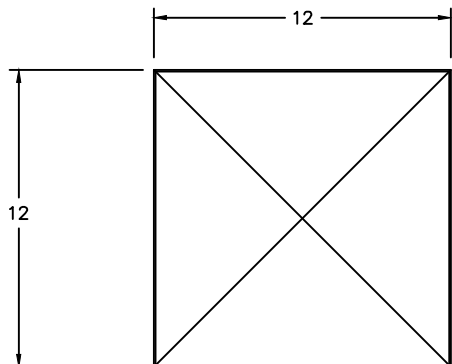

790PT PRAIRIE RESIDENTIAL SERIES

ALL ELECTRICAL COMPONENTS ARE U.L. OR E.T.L. LISTED IN USA AND CANADA.

FIXTURE WILL BE PREWIRED AND TESTED.