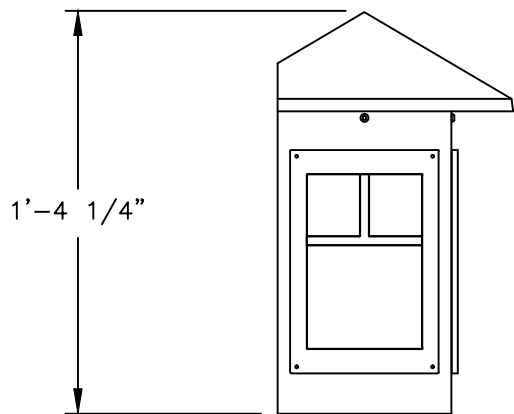

790WB PRAIRIE RESIDENTIAL SERIES

ALL ELECTRICAL COMPONENTS ARE U.L. OR E.T.L. LISTED IN USA AND CANADA.

FIXTURE WILL BE PREWIRED AND TESTED.

CAST ALUMINUM ROOF

(3) SIDED LENS AVAILABLE IN CLEAR SEEDED ACRYLIC, CLEAR TEXTURED ACRYLIC, CLEAR ACRYLIC, WHITE ACRYLIC OR BEVELED GLASS

DECORATIVE FROSTED CHIMNEY WITH MEDIUM BASE SOCKET OR DECORATIVE FROSTED CHIMNEY WITH FLUORESCENT SOCKET OR 3-LIGHT CLUSTER