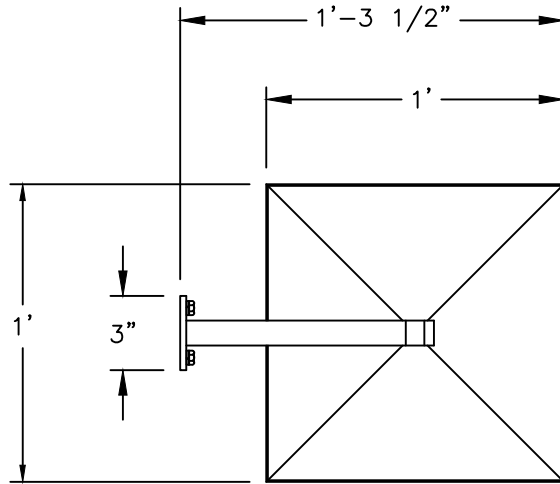

790/HMA3 PRAIRIE RESIDENTIAL SERIES

ALL ELECTRICAL COMPONENTS ARE U.L. OR E.T.L. LISTED IN USA AND CANADA.

FIXTURE WILL BE PREWIRED AND TESTED.