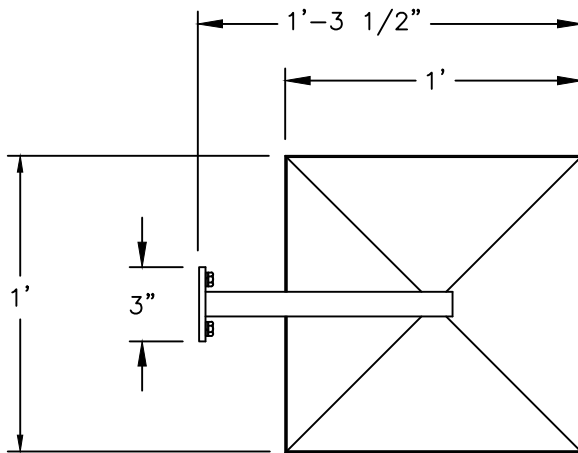

790/TPS3 PRAIRIE RESIDENTIAL SERIES

ALL ELECTRICAL COMPONENTS ARE U.L. OR E.T.L. LISTED IN USA AND CANADA.

FIXTURE WILL BE PREWIRED AND TESTED.

STERNBERG
SINCE 1923

790/TPS3

3/16"=1'	DRAWN	LMG
	DRAWN DATE	MAR 23 2012
		DRAWING NUMBER