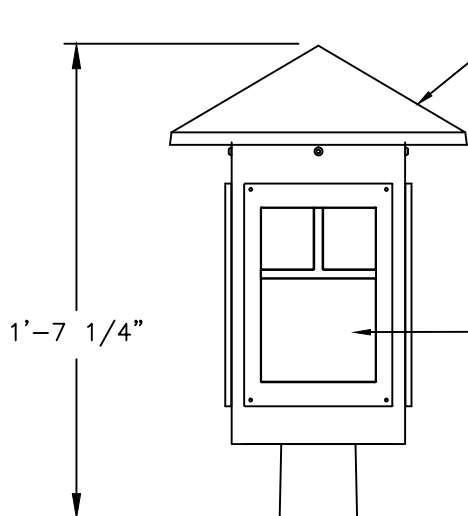

CAST ALUMINUM ROOF

(3) SIDED LENS AVAILABLE IN CLEAR SEEDED ACRYLIC, CLEAR TEXTURED ACRYLIC, CLEAR ACRYLIC, WHITE ACRYLIC OR BEVELED GLASS

DECORATIVE FROSTED CHIMNEY WITH MEDIUM BASE SOCKET OR DECORATIVE FROSTED CHIMNEY WITH FLUORESCENT SOCKET OR 3-LIGHT CLUSTER

TO SLIP FIT 4" SQUARE TENON