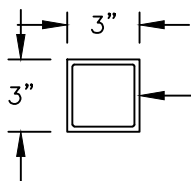

TO SLIP FIT 4" SQUARE TENON