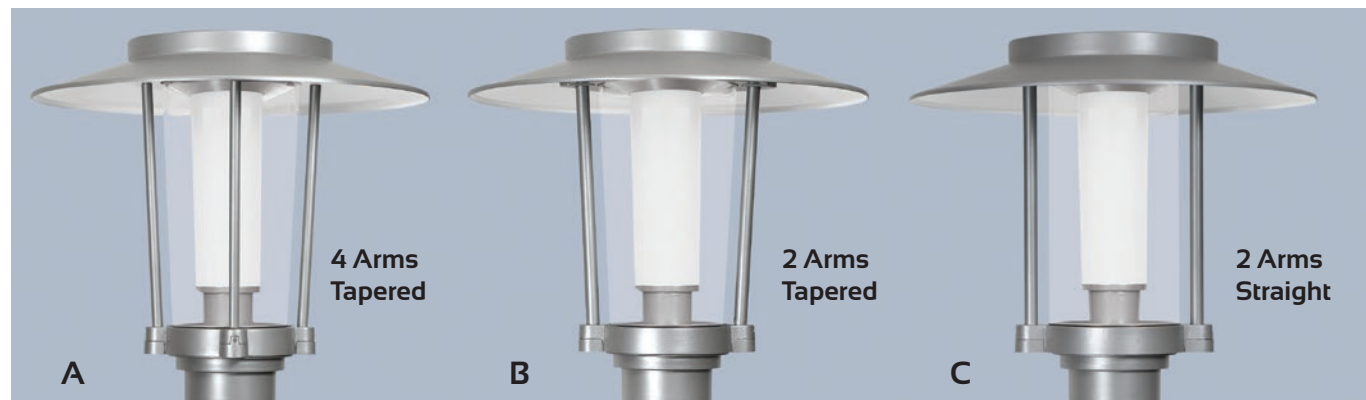

Base Models

4 Arms Tapered

2 Arms Tapered

2 Arms Straight

Roofs

Internal Lens