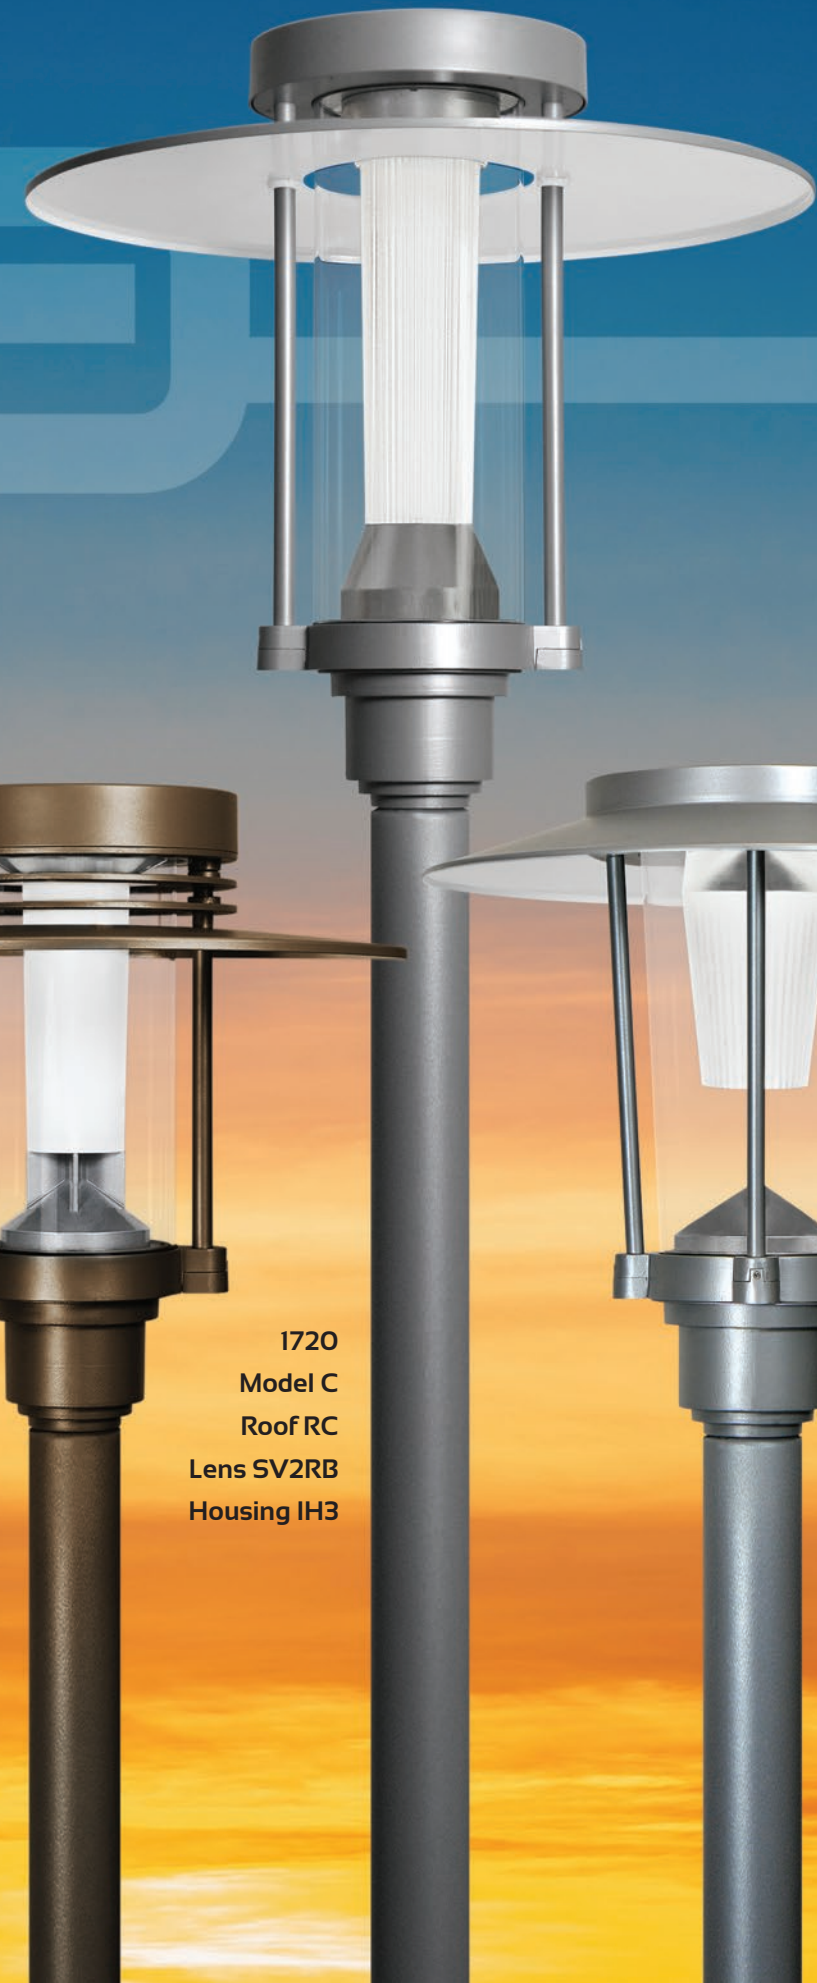

1710
Model C
Roof RC
Lens SV4
External Rings

1710
Model A
Roof RD
Lens TSL
Housing IH6

1720
Model C
Roof RC
Lens SV2RB
Housing IH3