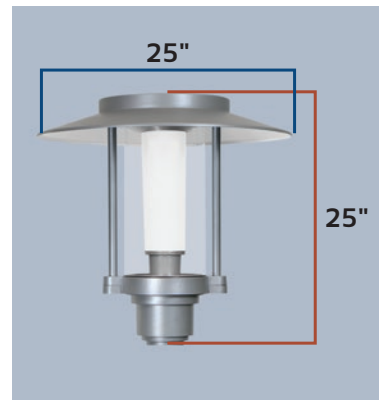

## Sizes

1720LED Medium

1710LED Small