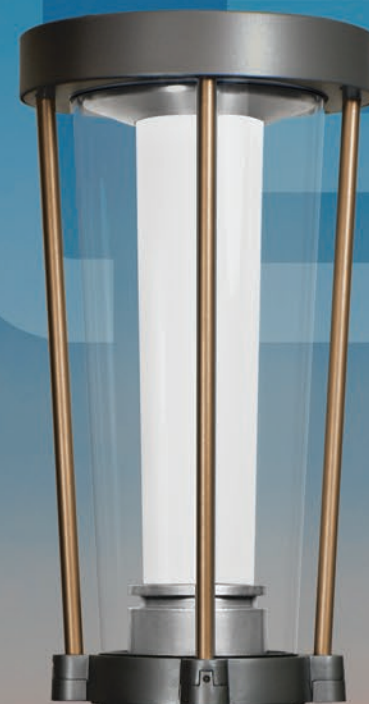

1710  
Model A  
Roof RD  
Lens TSL  
Housing IH6

1710  
Model C  
Roof RE  
Lens SV4  
Housing IH1  
Custom Gold Highlights

1720  
Model B  
Roof RD  
Lens SV4  
Housing IH1

1710  
Model A  
Roof RB  
Lens TSL  
Housing IH6