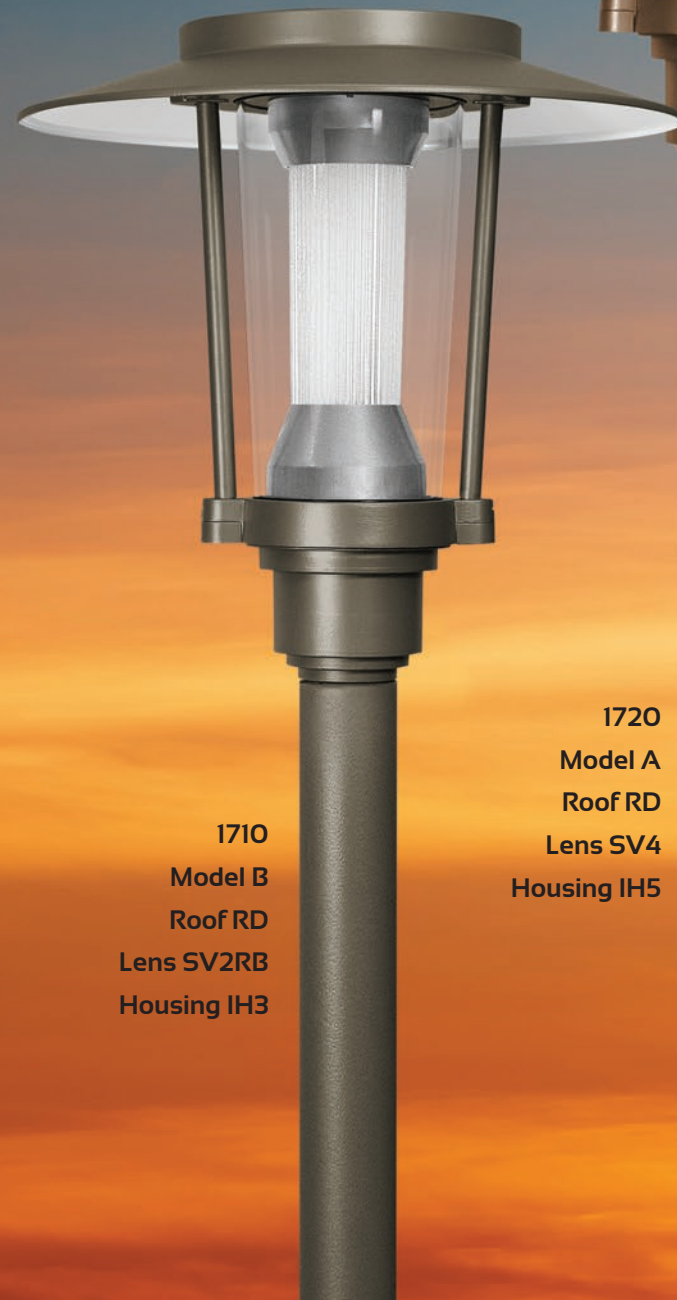

1720
Model A
Roof RD
Lens SV4
Housing IH5

A Few Examples
Where Your
Imagination May
Take You...

1710
Model B
Roof RD
Lens SV2RB
Housing IH3