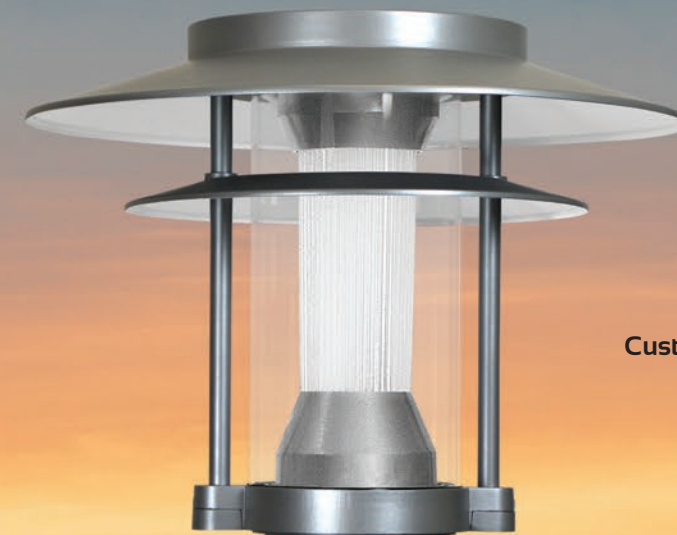

1720
Model A
Roof RE
Lens SV4
Housing IH5
Custom Gold Highlights

1710
Model C
Roof RD
Lens SV2RB
Housing IH3
Mini Shade