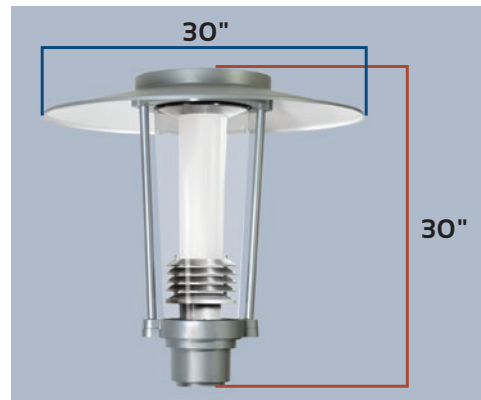

## Sizes

1720LED Medium

1710LED Small