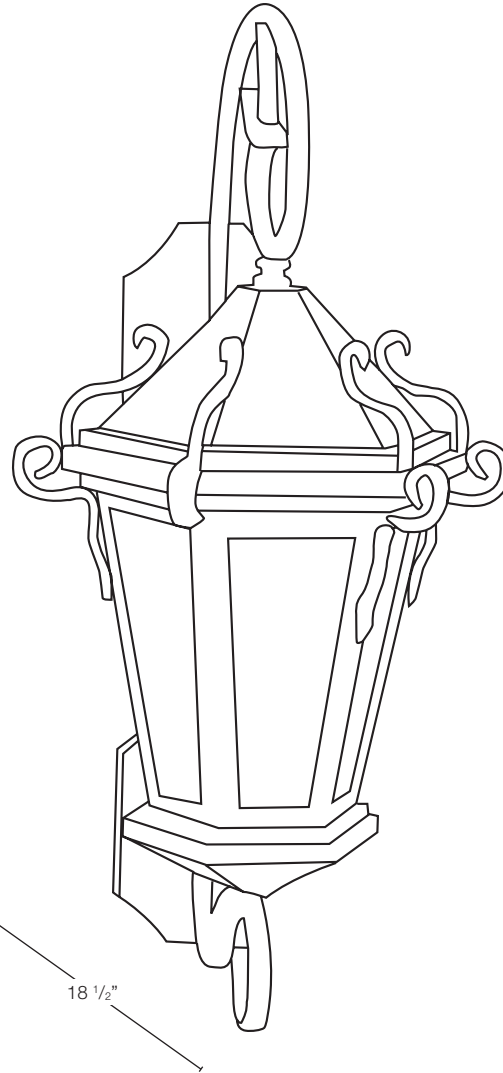

MODEL: **SPJ46-06B**
 MATERIAL: **Solid Brass**
 FINISH SHOWN: **Matte Bronze**
 GLASS: **Clear Seedy**
 ELECTRICAL: **12V or 120V**
 SOCKET: **3 Light Candelabra**
 MOUNTING: **Scroll**

LED OPTION

Integrated FB-RD8 Board & Driver
 (Standard)

GLASS

- Clear White Iridescent
- Clear Seedy Honey Swirl
- Frosted Seedy Honey Iridescent
- Frosted Rose Swirl
- White Swirl

17"

36"

18 1/2"

Wet Listed

Ordering Example

Customer Approval