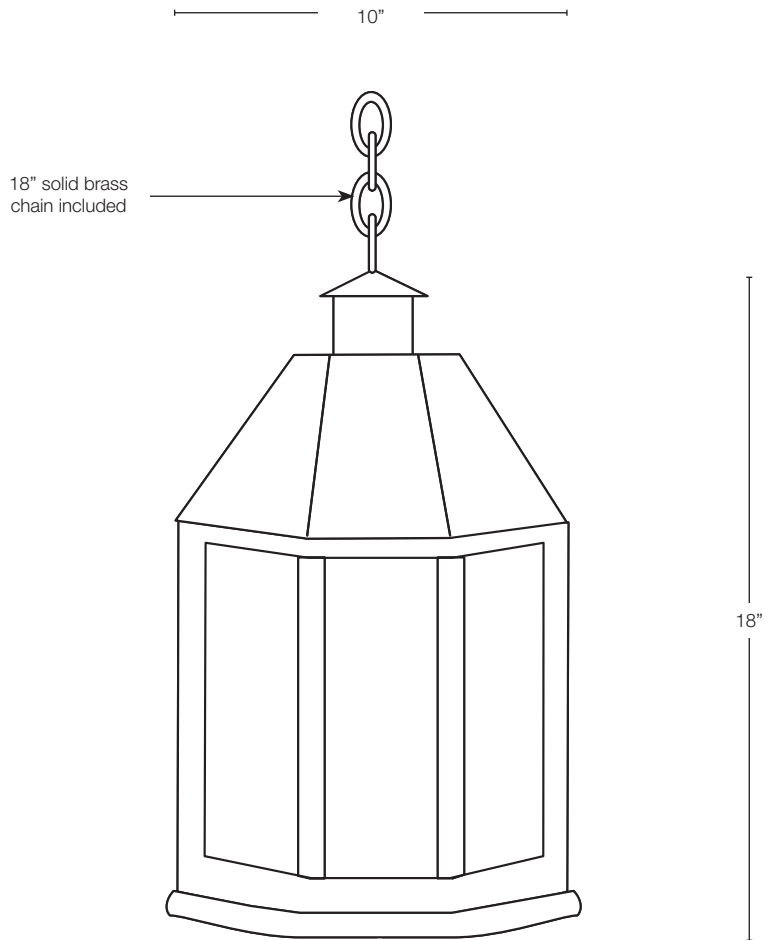

Wet Listed

Ordering Example

SPJ33-02-MBR-CS-120V

Customer Approval

Date