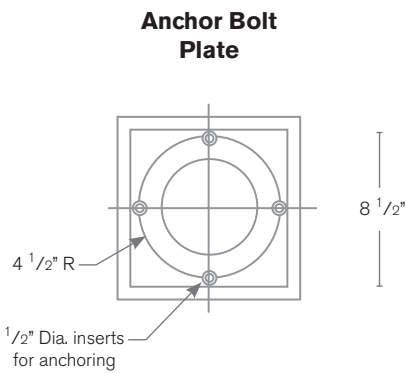

Wet Listed

ORDERING INFORMATION

Model#	Finishes	Wattage	Optics	Lumens	Color Temp.	Electrical
SPJ-SQ12	NA	TBD	NA	TBD	TBD	12V

- V = Verde
- M = Moss
- AG = Aged Brass
- MBR = Matte Bronze
- RC = Raw Copper
- GM = Gun Metal
- B = Black
- R = Rusty

- Spot
- Flood
- Wide Flood
- Wide Angle Flood

- 2700K
- 4000K
- 6500K
- 12V
- 120V