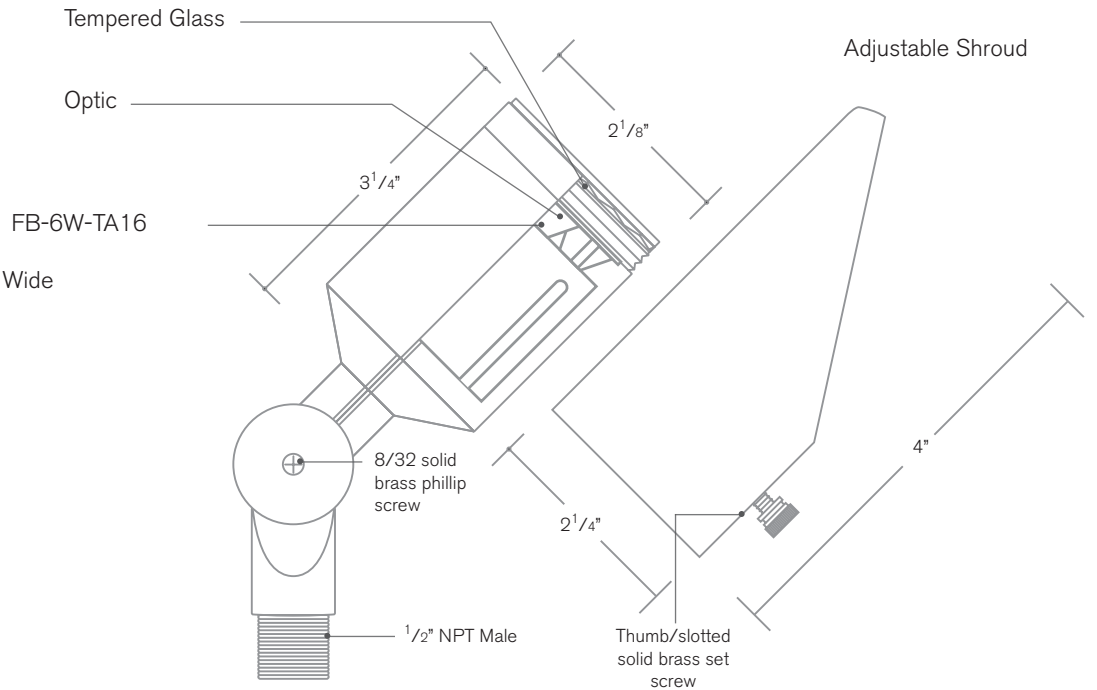

Wet Listed

ORDERING INFORMATION

Model#	Finishes	Wattage	Optics	Lumens	Color Temp.	Electrical
TITAN	MBR	6W	FLOOD	300	2700K	12V-15V
V = Verde	GM = Gun Metal	6W	Spot	300	2700K	12V-15V
M = Moss	B = Black	8W	Flood	580	4000K	120V
AG = Aged Brass	R = Rusty		Wide Flood		5000K	
MBR = Matte Bronze	PVDP = PVD Polished		Wide Angle Flood			
SB = Satin Brass	PVDS = PVD Satin