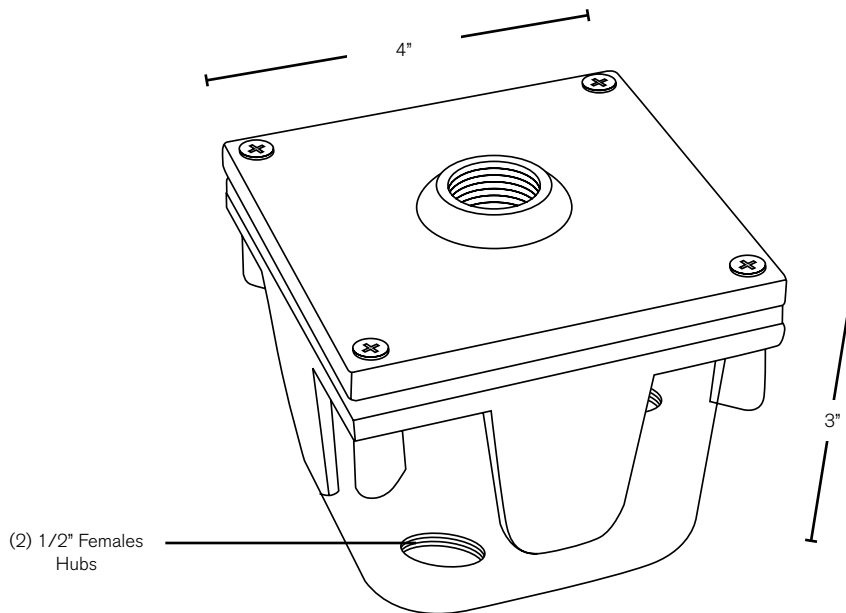

Model: **SPJVB-100**

DESCRIPTION

Model#: SPJVB-100
Material: Cast Brass
Finish: Matte Bronze

ORDERING INFORMATION

Model#

SPJVB-100

SPJVB-100

Finishes