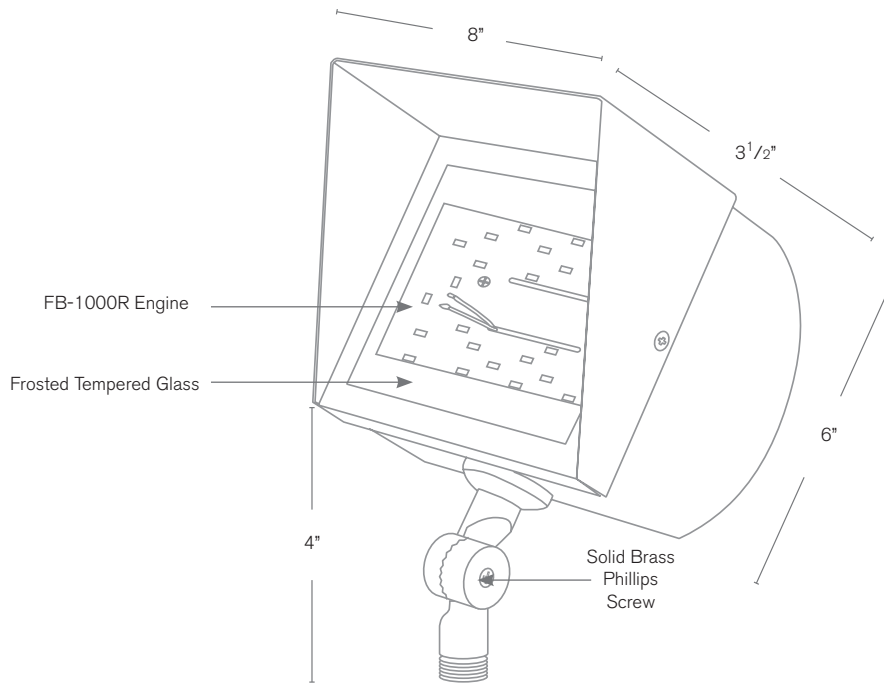

Electrical: Available in 120V

Labels: ETL Standard Wet Label
C-ETL

Flood Light

DESCRIPTION

Model#: SPJ1600-7N
Material: Solid Brass
Finish: Matte Bronze
Electrical: 120V
Engine: FB-1000R
Wattage: 20W LED
Lumens: 1600
Color Temp: 2700K
Mounting: 1/2" NPT.

Model#: SPJ800-7N
Wattage: 10W LED
Lumens: 800

Wet Listed

ORDERING INFORMATION

Model#	Finishes	Wattage	Lumens	Color Temp.	Electrical
SPJ1600-7N	MBR	10W	800	2700K	120V
SPJ800-7N	V = Verde	10W	800	2700K	120V
SPJ1600-7N	M = Moss	20W	1600	4000K	
	AG = Aged Brass			6500K	
	MBR = Matte Bronze				
	SB = Satin Brass				
	GM = Gun Metal				
	B = Black				
	R = Rusty				
	PVDP = PVD Polished				
	PVDS = PVD Satin				