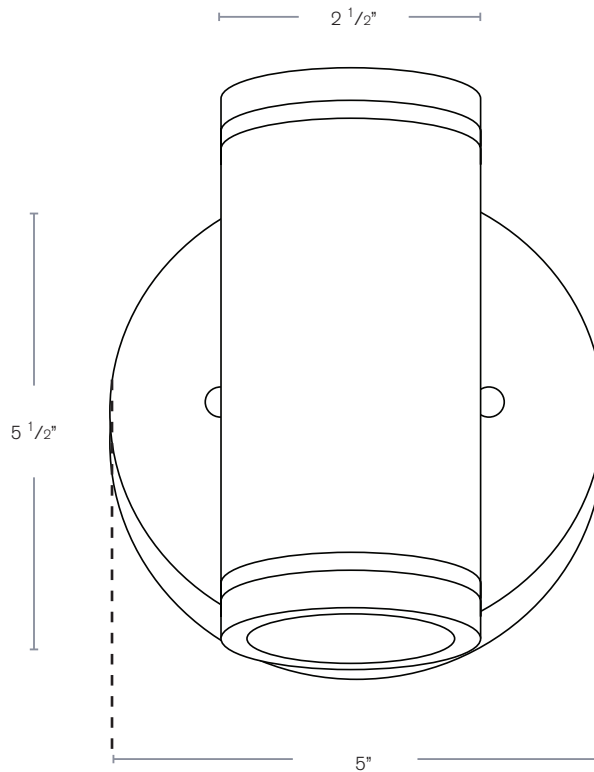

Forever Bright

SPECIFICATION FEATURES

Model: **SPJ701-5**
Finish: PVD Polished

Directional Light Down

DESCRIPTION

- Model#:** SPJ701-5
- Material:** Solid Brass
- Finish:** PVD Polished
- Electrical:** 12V
- Lamp:** (2) FB-3W-CYL-TA105
- Color Temp:** 2700K
- Optic:** 40°

- Finish:** Our naturally etched finishes will withstand the test of time. All finishes are individually treated insuring consistency. Our meticulous application results in a fixture that truly becomes "a one of a kind".
- Lens:** Tempered glass, secured with a high temperature adhesive. Convex lens option
- Gasket:** Housing and bezel are sealed with a high temperature "O" ring gasket
- Housing:** Machined corrosive-resistant solid brass. Stainless steel hardware.
- Mounting:** Equipped with standard 1/2" NPT threaded male fitting.
- Electrical:** Available in 12v
- Labels:** ETL Standard Wet Label
C-ETL