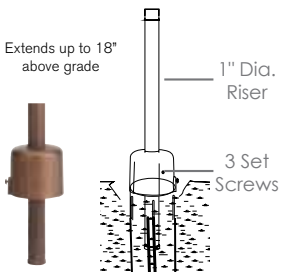

Forever Bright

SPECIFICATION FEATURES

Model: **SPJ403**
Finish: Gun Metal

- Finish:** Our naturally etched finishes will withstand the test of time. All finishes are individually treated insuring consistency. Our meticulous application results in a fixture that truly becomes "a one of a kind".
- Electrical:** Available in 8-15V
- Labels:** ETL Standard Wet Label
C-ETL

Path / Area Light

DESCRIPTION

- Model#:** SPJ403
- Material:** Solid Brass
- Electrical:** 8-15V
- Engine:** FB-2W-Cone-TA16
- Lumens:** 150
- Color Temp:** 2700 k
- Mounting:** 1/2" NPT. Dual Fin Spike Incl.
- LED:** Nichia

Option:

Adjustable Below Grade Riser

- Model:** SPJ19-03-RBBG
- Shown:** Matte Bronze
- Desc:** Solid brass top fits on our standard perma-post with finish to match. Install fixture at grade level and as the landscape grows adjust fixture height as needed.