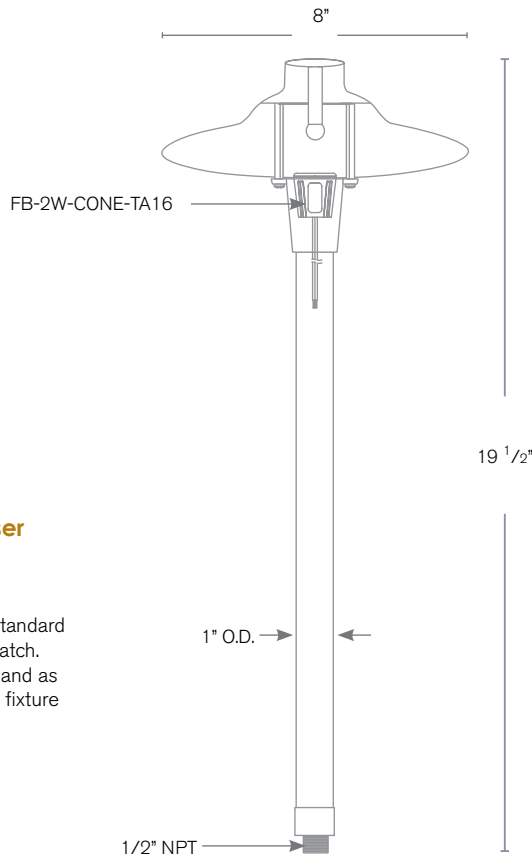

Forever Bright

SPECIFICATION FEATURES

Model: **SPJ403**
Finish: Gun Metal

- Finish:** Our naturally etched finishes will withstand the test of time. All finishes are individually treated insuring consistency. Our meticulous application results in a fixture that truly becomes "a one of a kind".
- Electrical:** Available in 8-15V
- Labels:** ETL Standard Wet Label
C-ETL

Path / Area Light

DESCRIPTION

- Model#:** SPJ403
- Material:** Solid Brass
- Electrical:** 8-15V
- Engine:** FB-2W-Cone-TA16
- Lumens:** 150
- Color Temp:** 2700 k
- Mounting:** 1/2" NPT. Dual Fin Spike Incl.
- LED:** Nichia

Option:

Adjustable Below Grade Riser

- Model:** SPJ19-03-RBBG
- Shown:** Matte Bronze
- Desc:** Solid brass top fits on our standard perma-post with finish to match. Install fixture at grade level and as the landscape grows adjust fixture height as needed.

Wet Listed

ORDERING INFORMATION

Model#	Finishes	Wattage	Lumens	Color Temp.	Electrical
SPJ403	GM	2W	150	2700K	8-15V

- V = Verde
- M = Moss
- AG = Aged Brass
- MBR = Matte Bronze
- RC = Raw Copper
- GM = Gun Metal
- B = Black
- R = Rusty
- PVDP = PVD Polished
- PVDS = PVD Satin
- 2W
- 150
- 160
- 170
- 2700K
- 4000K
- 5000K
- 8-15V