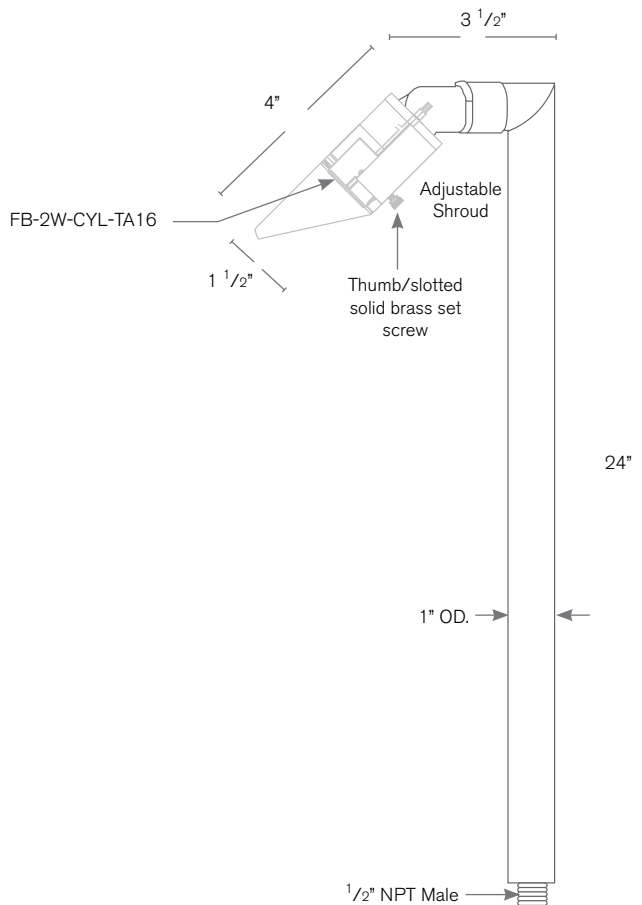

Forever Bright

SPECIFICATION FEATURES

Model: **SPJ24-811**
Finish: PVD Satin

- Finish:** Our naturally etched finishes will withstand the test of time. All finishes are individually treated insuring consistency. Our meticulous application results in a fixture that truly becomes "a one of a kind".
- Electrical:** Available in 8-15V
- Labels:** ETL Standard Wet Label
C-ETL

Contemporary Path Light

DESCRIPTION

- Model#:** SPJ24-811 24" RSER
- Model#:** SPJ18-811 18" RSER
- Material:** Solid Brass
- Electrical:** 8-15V
- Engine:** FB-2W-CYL-TA16
- Lumens:** 150
- Color Temp:** 2700k
- Optic:** Wide Angle Flood
- Mounting:** 1/2" NPT. Dual Fin Spike Incl.
- LED:** Nichia

Wet Listed

ORDERING INFORMATION

| Model# | Finishes | Wattage | Optics | Lumens | Color Temp. | Electrical |
|------------------|-------------|-----------|-------------------------|------------|--------------|--------------|
| SPJ24-811 | PVDS | 2W | WIDE ANGLE FLOOD | 150 | 2700K | 8-15V |