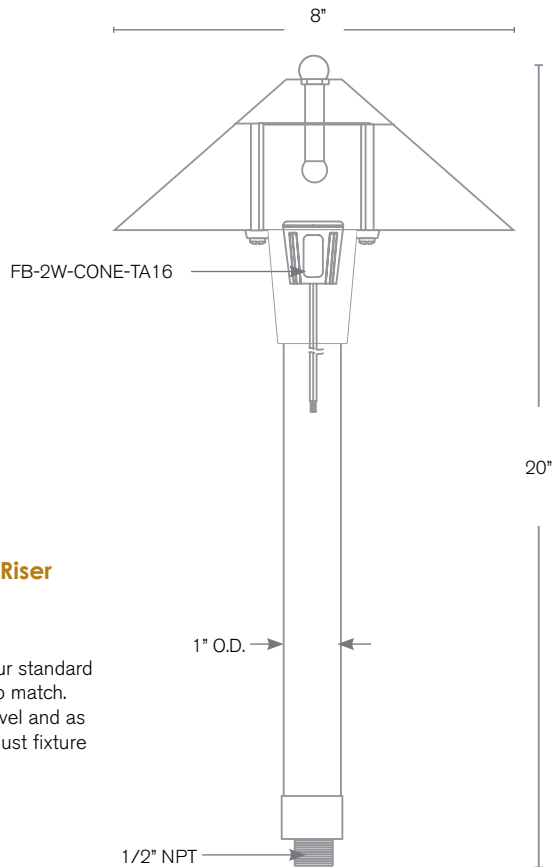

## SPECIFICATION FEATURES

Model: **SPJ20-01**  
Finish: Matte Bronze

- Finish:** Our naturally etched finishes will withstand the test of time. All finishes are individually treated insuring consistency. Our meticulous application results in a fixture that truly becomes "a one of a kind".
- Electrical:** Available in 8-15V
- Labels:** ETL Standard Wet Label  
C-ETL

### Path / Area Light

### DESCRIPTION

- Model#:** SPJ20-01
- Material:** Solid Brass
- Electrical:** 8-15V
- Engine:** FB-2W-Cone-TA16
- Lumens:** 150
- Color Temp:** 2700 k
- Mounting:** 1/2" NPT. Dual Fin Spike Incl.
- LED:** Nichia