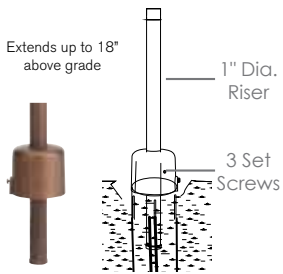

## SPECIFICATION FEATURES

Model: **SPJ20-01**  
Finish: Matte Bronze

- Finish:** Our naturally etched finishes will withstand the test of time. All finishes are individually treated insuring consistency. Our meticulous application results in a fixture that truly becomes "a one of a kind".
- Electrical:** Available in 8-15V
- Labels:** ETL Standard Wet Label  
C-ETL

### Path / Area Light

### DESCRIPTION

- Model#:** SPJ20-01
- Material:** Solid Brass
- Electrical:** 8-15V
- Engine:** FB-2W-Cone-TA16
- Lumens:** 150
- Color Temp:** 2700 k
- Mounting:** 1/2" NPT. Dual Fin Spike Incl.
- LED:** Nichia

#### Adjustable Below Grade Riser

- Model:** SPJ19-03-RBBG
- Shown:** Matte Bronze
- Desc:** Solid brass top fits on our standard perma-post with finish to match. Install fixture at grade level and as the landscape grows adjust fixture height as needed.