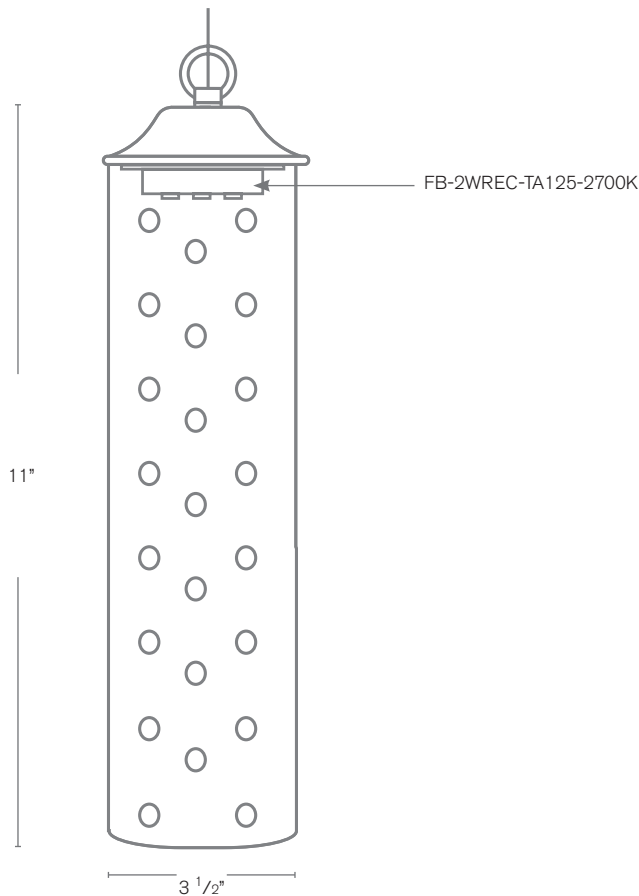

Forever Bright

SPECIFICATION FEATURES

Model: **SPJ18-10B**
Finish: Matte Bronze

- Finish:** Our naturally etched finishes will withstand the test of time. All finishes are individually treated insuring consistency. Our meticulous application results in a fixture that truly becomes "a one of a kind".
- Electrical:** Available in 9-15V
- Labels:** ETL Standard Wet Label
C-ETL

Hanging Light

DESCRIPTION

- Model#:** SPJ18-10B
- Material:** Solid Brass
- Electrical:** 9-15V
- Engine:** FB-2WREC-TA125-2700K
- Lumens:** 125
- Color Temp:** 2700K
- Optic:** Spot, Flood, Wide Flood, Wide Angle Flood
- LED:** Nichia

Wet Listed

ORDERING INFORMATION

Model#	Finishes	Wattage	Optics	Lumens	Color Temp.	Electrical
SPJ18-10B	MBR	2W	FLOOD	125	2700K	9-15V

- V = Verde
- M = Moss
- AG = Aged Brass
- MBR = Matte Bronze
- SB = Satin Brass
- GM = Gun Metal
- B = Black
- R = Rusty
- PVDP = PVD Polished
- PVDS = PVD Satin
- 2W
- Spot
- Flood
- Wide Flood
- Wide Angle Flood
- 125
- 2700K
- 4000K
- 6500K
- 9-15V