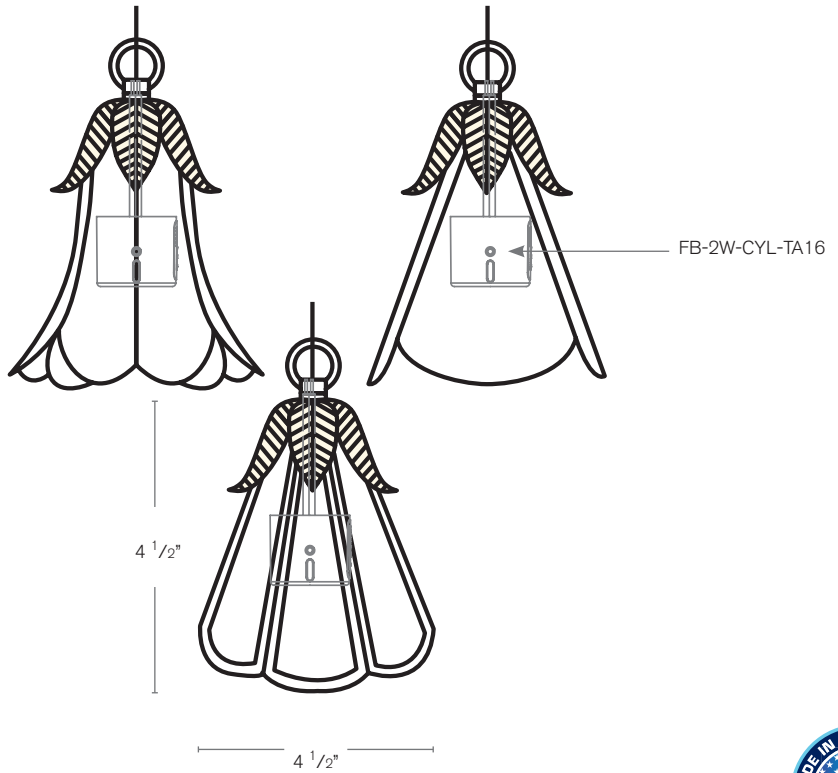

Forever Bright

SPECIFICATION FEATURES

Model: **SPJ18-06**
 Finish: Verde / Upper Left
 Model: **SPJ18-07**
 Finish: Bronze / Honey Iridescent
 Model: **SPJ18-08**
 Finish: Verde / Upper Right

Finish: Our naturally etched finishes will withstand the test of time. All finishes are individually treated insuring consistency. Our meticulous application results in a fixture that truly becomes "a one of a kind".

Electrical: Available in 8-15V

Labels: ETL Standard Wet Label
 C-ETL

Hanging Light

DESCRIPTION

Model#: SPJ18-06 (upper left)
Model#: SPJ18-07 (center)
Model#: SPJ18-08 (upper right)
Material: Solid Brass
Electrical: 8-15V
Engine: FB-2W-CYL-TA16
Lumens: 150
Color Temp: 2700K
Optic: Spot, Flood, Wide Flood, Wide Angle Flood
LED: Nichia

Wet Listed

ORDERING INFORMATION

Model#	Finishes	Wattage	Optics	Lumens	Color Temp.	Electrical
SPJ18-06	V	2W	FLOOD	150	2700K	8-15V

V = Verde	GM = Gun Metal	2W	Spot	150	2700K	8-15V
M = Moss	B = Black		Flood		4000K	
AG = Aged Brass	R = Rusty		Wide Flood		5000K	
MBR = Matte Bronze	PVDP = PVD Polished		Wide Angle Flood			
SB = Satin Brass	PVDS = PVD Satin					