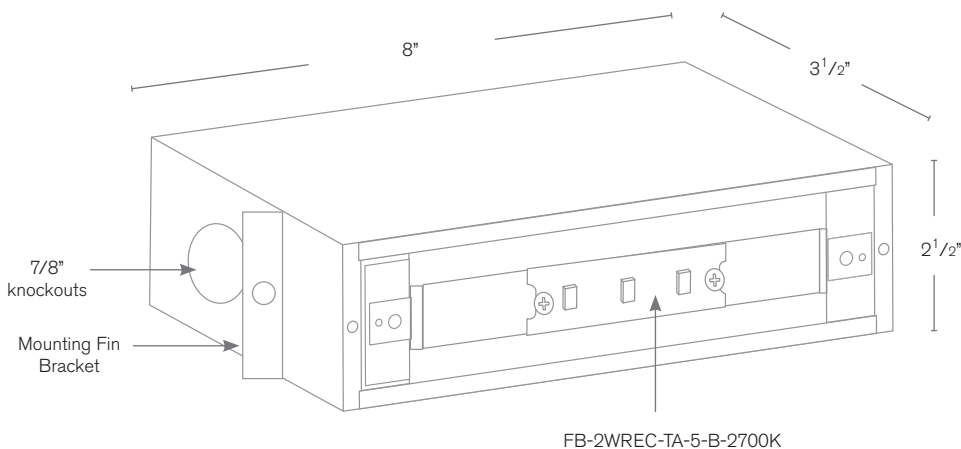

Forever Bright

SPECIFICATION FEATURES

Model: **SPJ17-03**
Finish: Raw Copper / Frost Acrylic

- Finish:** Our naturally etched finishes will withstand the test of time. All finishes are individually treated insuring consistency. Our meticulous application results in a fixture that truly becomes "a one of a kind".
- Electrical:** Available in 9-15V or 120V
- Labels:** ETL Standard Wet Label
C-ETL

Step Light Recessed

DESCRIPTION

- Model#:** SPJ17-03
- Mounting:** Recessed
- Engine:** FB-2WREC-TA-5-B-2700K
- Color Temp:** 2700k
- Electrical:** 9-15V, 120V
- Lumens:** 125
- LED:** Nichia

Wet Listed

ORDERING INFORMATION