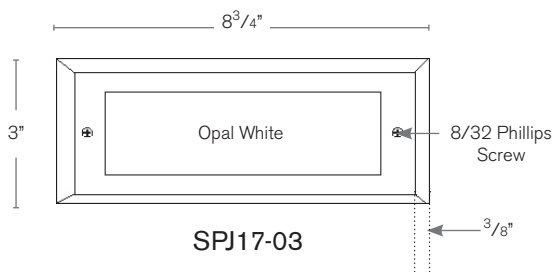

Forever Bright

SPECIFICATION FEATURES

Model: **SPJ17-03**
Finish: Raw Copper / Frost Acrylic

- Finish:** Our naturally etched finishes will withstand the test of time. All finishes are individually treated insuring consistency. Our meticulous application results in a fixture that truly becomes "a one of a kind".
- Electrical:** Available in 9-15V or 120V
- Labels:** ETL Standard Wet Label
C-ETL

Step Light Recessed

DESCRIPTION

- Model#:** SPJ17-03
- Mounting:** Recessed
- Engine:** FB-2WREC-TA-5-B-2700K
- Color Temp:** 2700k
- Electrical:** 9-15V, 120V
- Lumens:** 125
- LED:** Nichia

Wet Listed

ORDERING INFORMATION

Model#	Finishes	Glass	Wattage	Lumens	Color Temp.	Electrical		
SPJ17-03	RB	F	2W	125	2700K	9-15V		
	V = Verde	GM = Gun Metal	C = Clear	WI = White Iridescent	2W	125	2700K	9-15V
	M = Moss	B = Black	CS = Clear Seedy	HS = Honey Swirl			4000K	120V
	AG = Aged Brass	R = Rusty	FS = Frosted Seedy	HI = Honey Iridescent			6500K	
	MBR = Matte Bronze	PVDP = PVD Polished	F = Frosted	RS = Rose Swirl				
	RB = Raw Brass	PVDS = PVD Satin	WS = White Swirl					