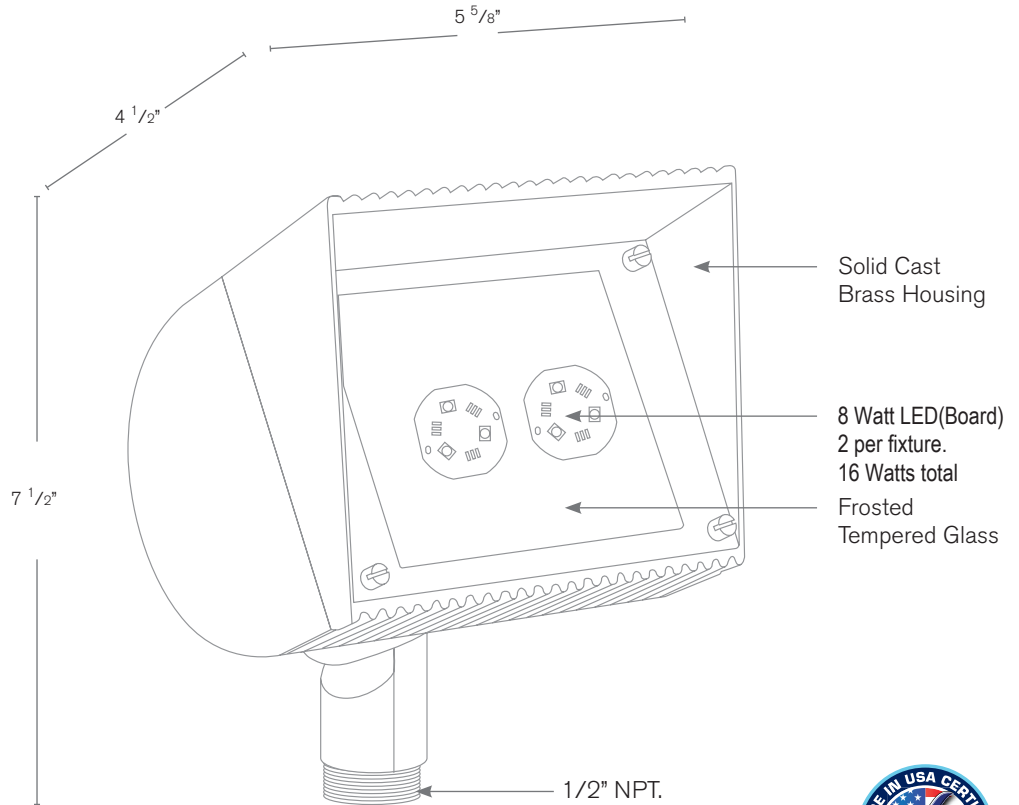

Model: **SPJ16-EB**
Finish: Verde

Forever Bright

SPJ LIGHTING Inc.

ARCHITECTURAL LANDSCAPE LIGHTING

SPECIFICATION FEATURES

- Finish:** Our naturally etched finishes will withstand the test of time. All finishes are individually treated insuring consistency. Our meticulous application results in a fixture that truly becomes "a one of a kind".
- Electrical:** Available in 8-15V
- Labels:** ETL Standard Wet Label
C-ETL

Directional Flood Light

DESCRIPTION

- Model#:** SPJ16-EB
- Material:** Solid Brass
- Electrical:** 8-15V
- Engine:** 16w (2x8)
- Lumens:** 1000/900
- Color Temp:** 27,3,35,4,5k RGBW
- Mounting:** 1/2" NPT.
- LED:** Nichia