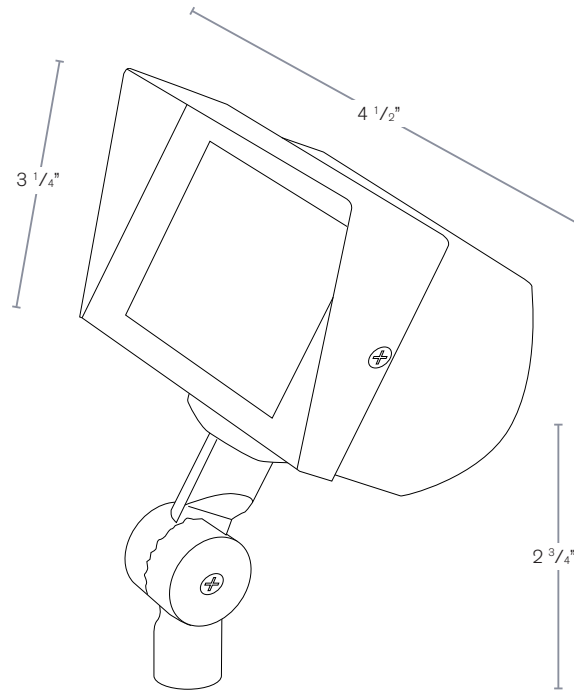

SPJ-16EB-MINI

SPECIFICATION FEATURES

Model: **SPJ-16EB-MINI**

Finish: Our naturally etched finishes will withstand the test of time. All finishes are individually treated insuring consistency. Our meticulous application results in a fixture that truly becomes "a one of a kind".

Electrical: Available in 12V or 120V

Labels: UL Wet Listed

Wash Light

DESCRIPTION

Model#: SPJ-16EB-MINI
Material: Solid Brass
Finish: Matte Bronze
Electrical: 12V or 120V
Engine: (2) FB-LS-4-350
Lumens: 700
Color Temp: 2700K
Mounting: 1/2" NPT