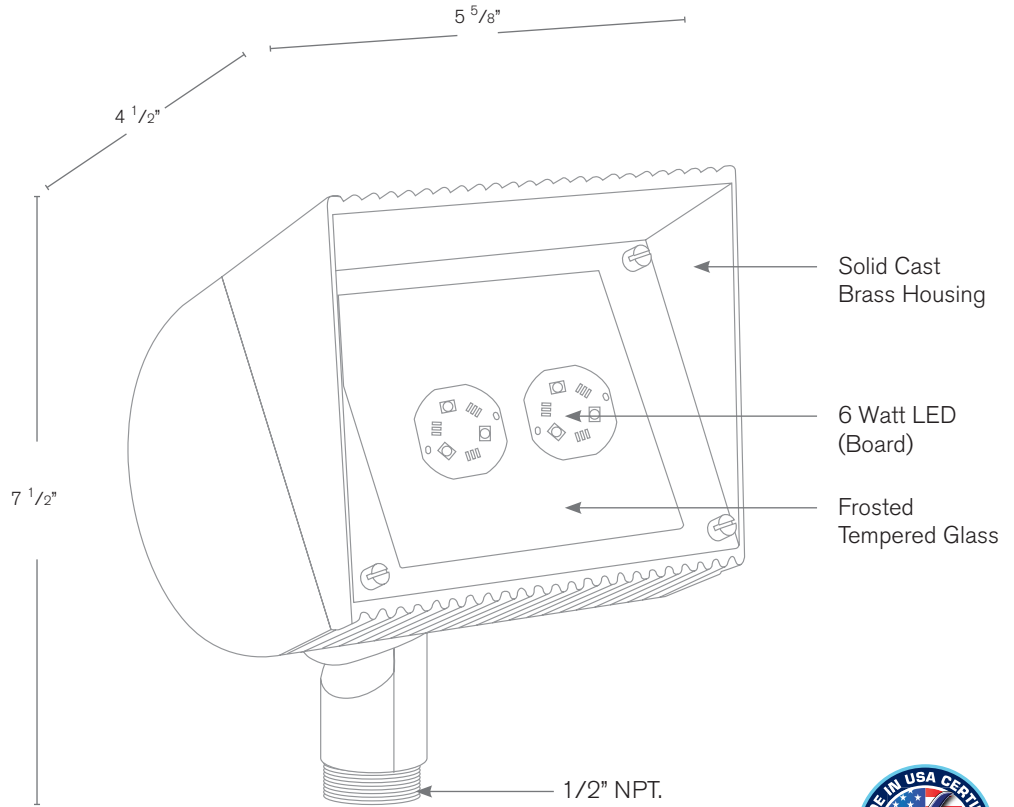

## SPECIFICATION FEATURES

Model: **SPJ16-EB**  
Finish: Verde

- Finish:** Our naturally etched finishes will withstand the test of time. All finishes are individually treated insuring consistency. Our meticulous application results in a fixture that truly becomes "a one of a kind".
- Electrical:** Available in 8-15V
- Labels:** ETL Standard Wet Label  
C-ETL

### Directional Flood Light

#### DESCRIPTION

- Model#:** SPJ16-EB
- Material:** Solid Brass
- Electrical:** 8-15V
- Engine:** 12 Watt LED
- Lumens:** 600
- Color Temp:** 2700K
- Mounting:** 1/2" NPT.
- LED:** Nichia

Wet Listed