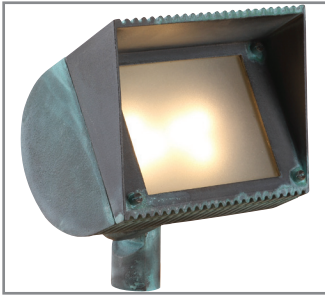

## SPECIFICATION FEATURES

Model: **SPJ16-EB**  
Finish: Verde

- Finish:** Our naturally etched finishes will withstand the test of time. All finishes are individually treated insuring consistency. Our meticulous application results in a fixture that truly becomes "a one of a kind".
- Electrical:** Available in 8-15V
- Labels:** ETL Standard Wet Label  
C-ETL

### Directional Flood Light

#### DESCRIPTION

- Model#:** SPJ16-EB
- Material:** Solid Brass
- Electrical:** 8-15V
- Engine:** 12 Watt LED
- Lumens:** 600
- Color Temp:** 2700K
- Mounting:** 1/2" NPT.
- LED:** Nichia

Wet Listed

#### ORDERING INFORMATION

Model#	Finishes	Wattage	Optics	Lumens	Color Temp.	Electrical
<b>SPJ16-EB</b>	<b>V</b>	<b>12W</b>	<b>WIDE ANGLE FLOOD</b>	<b>600</b>	<b>2700K</b>	<b>8-15V</b>
V = Verde	GM = Gun Metal	12W	Wide Angle Flood	600	2700K	8-15V
M = Moss	B = Black				4000K	
AG = Aged Brass	R = Rusty				5000K	
MBR = Matte Bronze	PVDP = PVD Polished					
SB = Satin Brass	PVDS = PVD Satin					