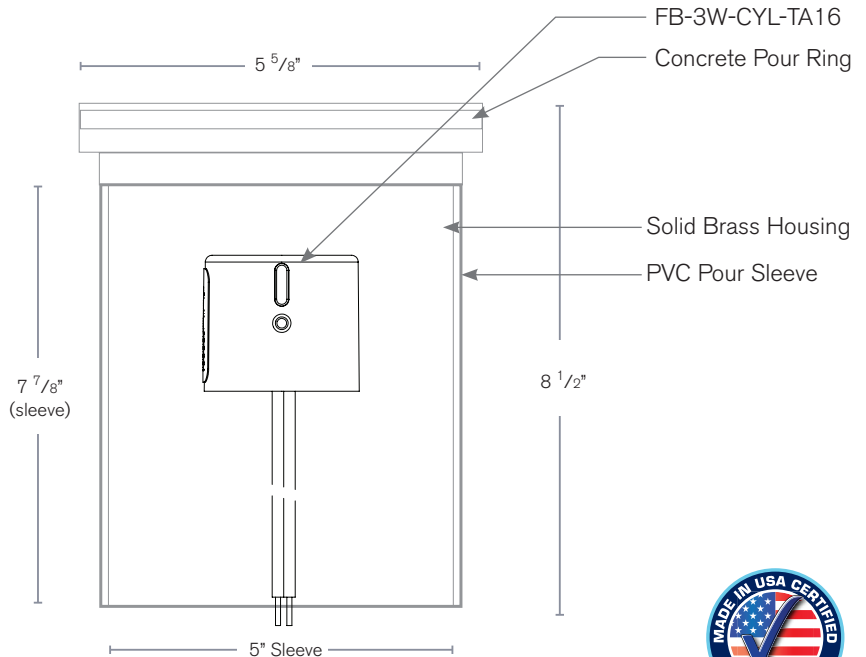

Forever Bright

SPECIFICATION FEATURES

Model: **SPJ13-16-F**

- Finish:** Our naturally etched finishes will withstand the test of time. All finishes are individually treated insuring consistency. Our meticulous application results in a fixture that truly becomes "a one of a kind".
- Electrical:** Available in 8-15V, 12V-15V or 120V
- Labels:** ETL Standard Wet Label
C-ETL

Well Light

DESCRIPTION

Model#: SPJ13-16-F
Material: Solid Brass
Color Temp: 2700K
Optic: Spot, Flood, Wide Flood, Wide Angle Flood
LED: Nichia

Options:	Electrical	Lumens
FB-1W-CYL-TA16	8-15v	80
FB-2W-CYL-TA16	8-15v	150
FB-3W-CYL-TA16	8-15v	200
FB-6W-CYL-TA16	12-15v, 120v	300
FB-8W-CYL-TA16	12-15v, 120v	580

Concrete Pour Sleeve
Model: SPJ13-16-PS
Optional: Solid Brass

Wet Listed

ORDERING INFORMATION

Model#	Finishes	Wattage	Optics	Lumens	Color Temp.	Electrical
SPJ13-16-F	B	3W	FLOOD	150	2700K	8-15V
V = Verde	GM = Gun Metal	1W	Spot	80	2700K	8-15V
M = Moss	B = Black	2W	Flood	150	4000K	12V-15V
AG = Aged Brass	R = Rusty	3W	Wide Flood	200	5000K	120V
MBR = Matte Bronze	PVDP = PVD Polished	6W	Wide Angle Flood	300		
SB = Satin Brass	PVDS = PVD Satin	8W		580		