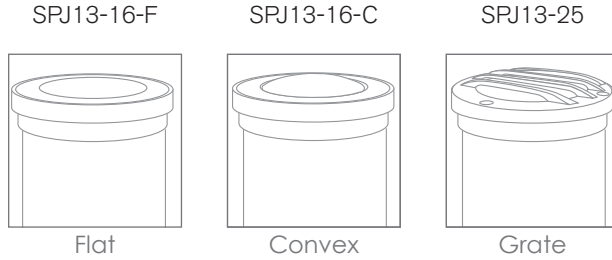

Forever Bright

SPECIFICATION FEATURES

Model: **SPJ13-16-F**

- Finish:** Our naturally etched finishes will withstand the test of time. All finishes are individually treated insuring consistency. Our meticulous application results in a fixture that truly becomes "a one of a kind".
- Electrical:** Available in 8-15V, 12V-15V or 120V
- Labels:** ETL Standard Wet Label
C-ETL

Well Light

DESCRIPTION

Model#: SPJ13-16-F
Material: Solid Brass
Color Temp: 2700K
Optic: Spot, Flood, Wide Flood, Wide Angle Flood
LED: Nichia

Options:	Electrical	Lumens
FB-1W-CYL-TA16	8-15v	80
FB-2W-CYL-TA16	8-15v	150
FB-3W-CYL-TA16	8-15v	200
FB-6W-CYL-TA16	12-15v, 120v	300
FB-8W-CYL-TA16	12-15v, 120v	580

Concrete Pour Sleeve
Model: SPJ13-16-PS
Optional: Solid Brass

Wet Listed

ORDERING INFORMATION

Model#	Finishes	Wattage	Optics	Lumens	Color Temp.	Electrical
SPJ13-16-F	B	3W	FLOOD	150	2700K	8-15V
V = Verde	GM = Gun Metal	1W	Spot	80	2700K	8-15V
M = Moss	B = Black	2W	Flood	150	4000K	12V-15V
AG = Aged Brass	R = Rusty	3W	Wide Flood	200	5000K	120V
MBR = Matte Bronze	PVDP = PVD Polished	6W	Wide Angle Flood	300		
SB = Satin Brass	PVDS = PVD Satin	8W		580		