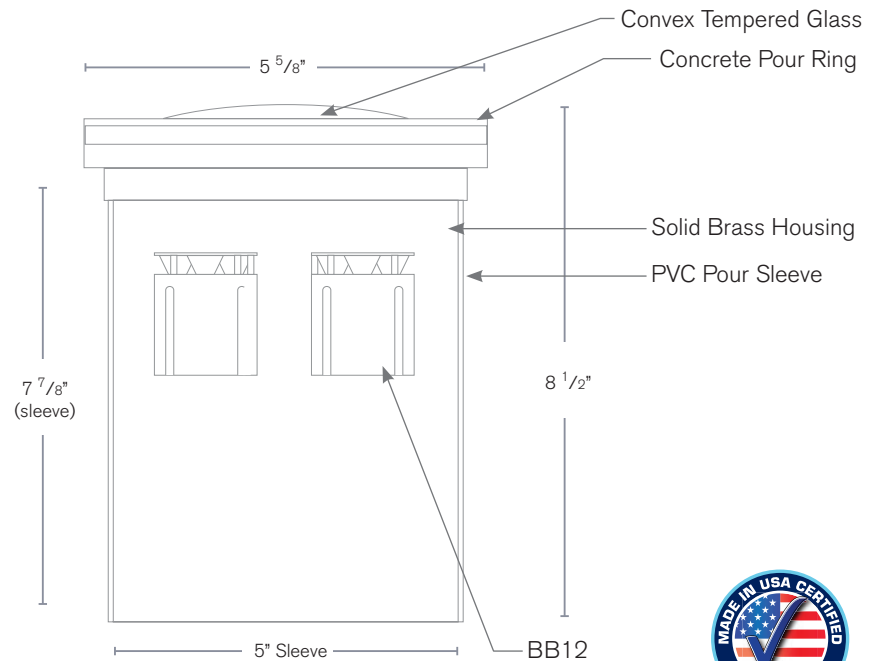

### DESCRIPTION

- Model#:** SPJ13-16-C
- Material:** Solid Brass
- Color Temp:** 2700K
- Optic:** Spot, Flood, Wide Flood, Wide Angle Flood
- Engine:** BB12
- Electrical:** 12-15V, 120V
- Standard:** ABS pour sleeve incl.
- LED:** Nichia
- Adjustable:**
- Beam Angle:** 0-40 Degree

SPJ13-16-F

Flat

SPJ13-16-C

Convex

SPJ13-25

Grate

Optional Concrete Pour Sleeve

Model: SPJ13-16-PS  
Material: Solid Brass