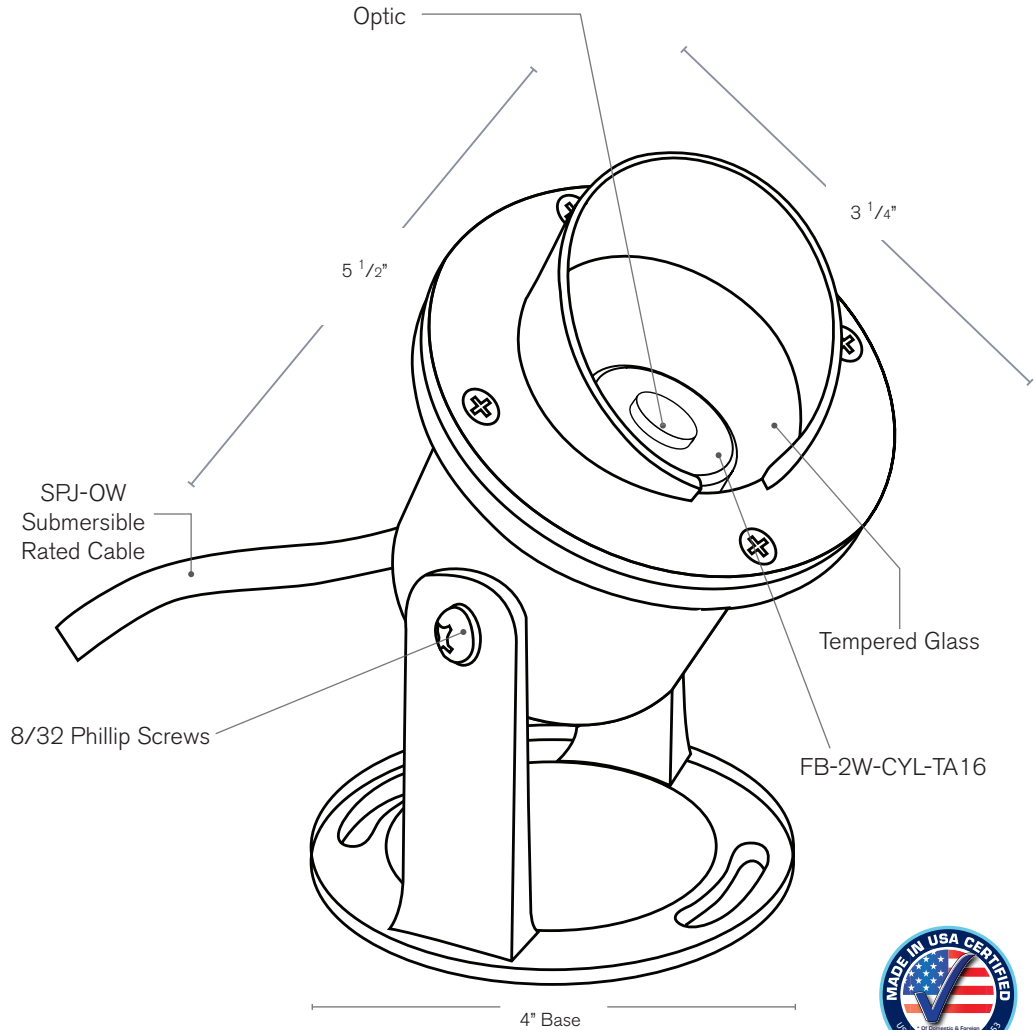

Amber Available

Submersible

ORDERING INFORMATION

Model#	Finishes	Wattage	Optics	Lumens	Color Temp.	Electrical
SPJ13-14S	SB	2W	WIDE ANGLE FLOOD	150	2700K	8-15V
V = Verde	GM = Gun Metal	1W	Spot	80	2700K	8-15V
M = Moss	B = Black	2W	Flood	150	4000K	12V-15V
AG = Aged Brass	R = Rusty	3W	Wide Flood	200	5000K	
MBR = Matte Bronze	PVDP = PVD Polished	6W	Wide Angle Flood	300		
SB = Satin Brass	PVDS = PVD Satin	8W		580