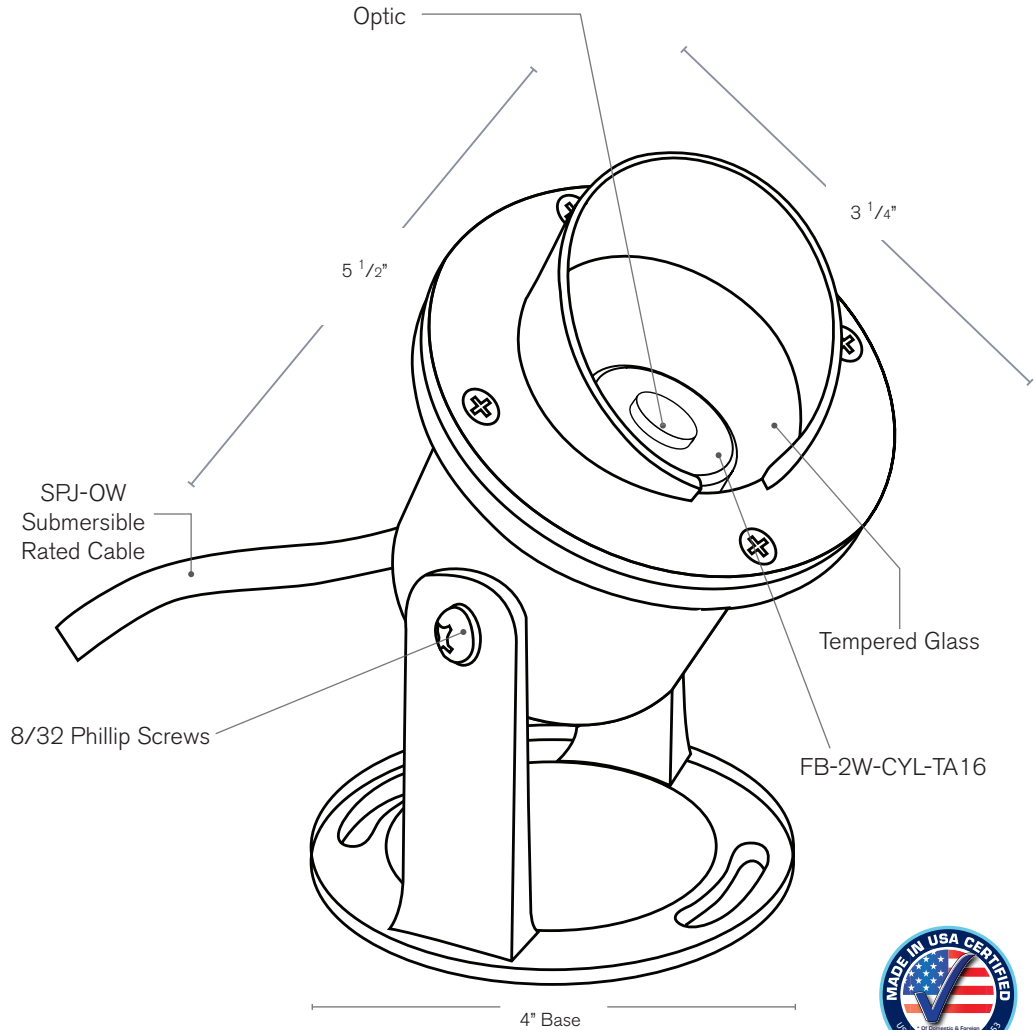

Forever Bright

SPECIFICATION FEATURES

Model: **SPJ13-14S**

- Finish:** Our naturally etched finishes will withstand the test of time. All finishes are individually treated insuring consistency. Our meticulous application results in a fixture that truly becomes "a one of a kind".
- Electrical:** Available in 8-15V or 12V-15V
- Labels:** ETL Standard Wet Label
C-ETL

Adjustable Underwater Light

DESCRIPTION

- Model#:** SPJ13-14S
- Material:** Marine Grade Solid Brass
- Finish:** Satin Brass
- Color Temp:** 2700K
- Optic:** Spot, Flood, Wide Flood, Wide Angle Flood
- Mounting:** Submersible
- Cord Length:** 25'

ENGINES	VOLTAGE	LUMENS
FB-1W-CYL-TA16	8-15V	80
FB-2W-CYL-TA16	8-15V	150
FB-3W-CYL-TA16	8-15V	200
FB-6W-CYL-TA16	12V-15V	300
FB-8W-CYL-TA16	12V-15V	580

Amber Available

Submersible

ORDERING INFORMATION

Model#	Finishes	Wattage	Optics	Lumens	Color Temp.	Electrical
SPJ13-14S	SB	2W	WIDE ANGLE FLOOD	150	2700K	8-15V
	SB = Satin Brass	1W	Spot	80	2700K	8-15V
		2W	Flood	150	4000K	12V-15V
		3W	Wide Flood	200	5000K	
		6W	Wide Angle Flood	300		
		8W		580		