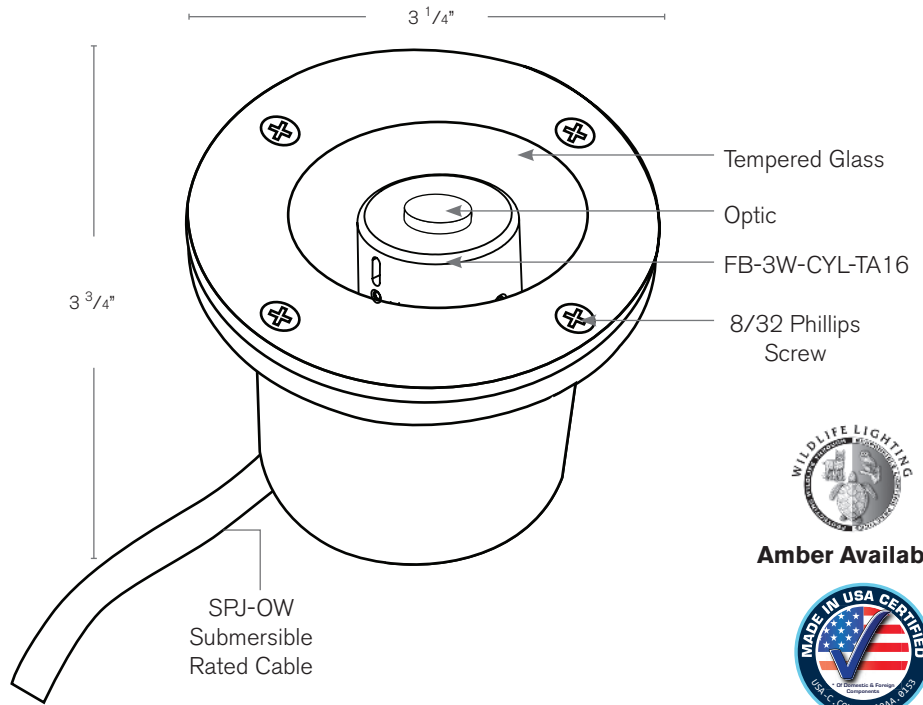

Forever Bright

SPECIFICATION FEATURES

- Finish:** Our naturally etched finishes will withstand the test of time. All finishes are individually treated insuring consistency. Our meticulous application results in a fixture that truly becomes "a one of a kind".
- Electrical:** Available in 8-15V or 12V-15V
- Labels:** ETL Standard Wet Label
C-ETL

Model: **SPJ13-14FM**
Finish: Satin Brass

Adjustable Underwater Light

DESCRIPTION

- Model#:** SPJ13-14FM
- Material:** Marine Grade Solid Brass
- Color Temp:** 2700K
- Optic:** Spot, Flood, Wide Flood, Wide Angle Flood
- Mounting:** Submersible
- Cord Length:** 25'
- LED:** Nichia

ENGINES	VOLTAGE	LUMENS
FB-1W-CYL-TA16	8-15V	80
FB-2W-CYL-TA16	8-15V	150
FB-3W-CYL-TA16	8-15V	200
FB-6W-CYL-TA16	12V-15V	300
FB-8W-CYL-TA16	12V-15V	580

Submersible

Amber Available

ORDERING INFORMATION

Model#	Finishes	Wattage	Optics	Lumens	Color Temp.	Electrical
SPJ13-14FM	SB	3W	WIDE ANGLE FLOOD	200	2700K	8-15V
V = Verde	GM = Gun Metal	1W	Spot	80	2700K	8-15V
M = Moss	B = Black	2W	Flood	150	4000K	12V-15V
AG = Aged Brass	R = Rusty	3W	Wide Flood	200	5000K	
MBR = Matte Bronze	PVDP = PVD Polished	6W	Wide Angle Flood	300		
SB = Satin Brass	PVDS = PVD Satin	8W		580		