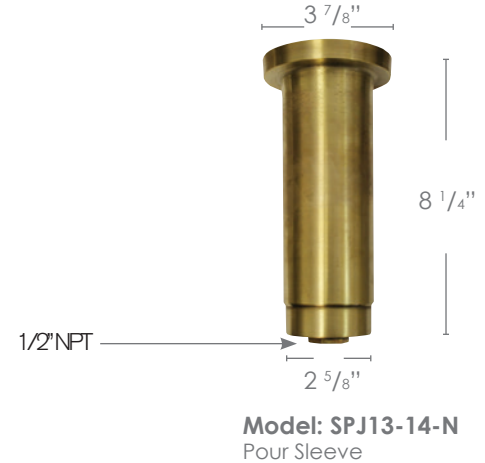

Forever Bright

SPECIFICATION FEATURES

- Finish:** Our naturally etched finishes will withstand the test of time. All finishes are individually treated insuring consistency. Our meticulous application results in a fixture that truly becomes "a one of a kind".
- Electrical:** Available in 8-15V or 12V-15V
- Labels:** ETL Standard Wet Label
C-ETL

Model: **SPJ13-14FM**
Finish: Satin Brass

Adjustable Underwater Light

DESCRIPTION

- Model#:** SPJ13-14FM
- Material:** Marine Grade Solid Brass
- Color Temp:** 2700K
- Optic:** Spot, Flood, Wide Flood, Wide Angle Flood
- Mounting:** Submersible
- Cord Length:** 25'
- LED:** Nichia

ENGINES	VOLTAGE	LUMENS
FB-1W-CYL-TA16	8-15V	80
FB-2W-CYL-TA16	8-15V	150
FB-3W-CYL-TA16	8-15V	200
FB-6W-CYL-TA16	12V-15V	300
FB-8W-CYL-TA16	12V-15V	580

Submersible

Amber Available

ORDERING INFORMATION

Model#	Finishes	Wattage	Optics	Lumens	Color Temp.	Electrical
SPJ13-14FM	SB	3W	WIDE ANGLE FLOOD	200	2700K	8-15V
V = Verde	GM = Gun Metal	1W	Spot	80	2700K	8-15V
M = Moss	B = Black	2W	Flood	150	4000K	12V-15V
AG = Aged Brass	R = Rusty	3W	Wide Flood	200	5000K	
MBR = Matte Bronze	PVDP = PVD Polished	6W	Wide Angle Flood	300		
SB = Satin Brass	PVDS = PVD Satin	8W		580		