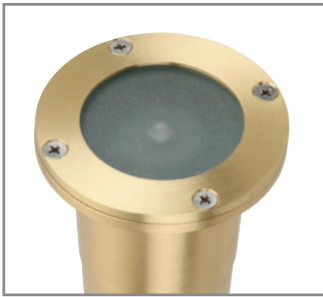

Forever Bright

SPECIFICATION FEATURES

- Finish:** Our naturally etched finishes will withstand the test of time. All finishes are individually treated insuring consistency. Our meticulous application results in a fixture that truly becomes "a one of a kind".
- Electrical:** Available in 8-15V or 12V-15V
- Labels:** ETL Standard Wet Label
C-ETL

Model: **SPJ13-14FM**
Finish: Satin Brass

Adjustable Underwater Light

DESCRIPTION

- Model#:** SPJ13-14FM
- Material:** Marine Grade Solid Brass
- Color Temp:** 2700K
- Optic:** Spot, Flood, Wide Flood, Wide Angle Flood
- Mounting:** Submersible
- Cord Length:** 25'
- LED:** Nichia

ENGINES	VOLTAGE	LUMENS
FB-1W-CYL-TA16	8-15V	80
FB-2W-CYL-TA16	8-15V	150
FB-3W-CYL-TA16	8-15V	200
FB-6W-CYL-TA16	12V-15V	300
FB-8W-CYL-TA16	12V-15V	580

Submersible

Amber Available

ORDERING INFORMATION

Model#	Finishes	Wattage	Optics	Lumens	Color Temp.	Electrical
SPJ13-14FM	SB	3W	WIDE ANGLE FLOOD	200	2700K	8-15V
V = Verde	GM = Gun Metal	1W	Spot	80	2700K	8-15V
M = Moss	B = Black	2W	Flood	150	4000K	12V-15V
AG = Aged Brass	R = Rusty	3W	Wide Flood	200	5000K	
MBR = Matte Bronze	PVDP = PVD Polished	6W	Wide Angle Flood	300		
SB = Satin Brass	PVDS = PVD Satin	8W		580		