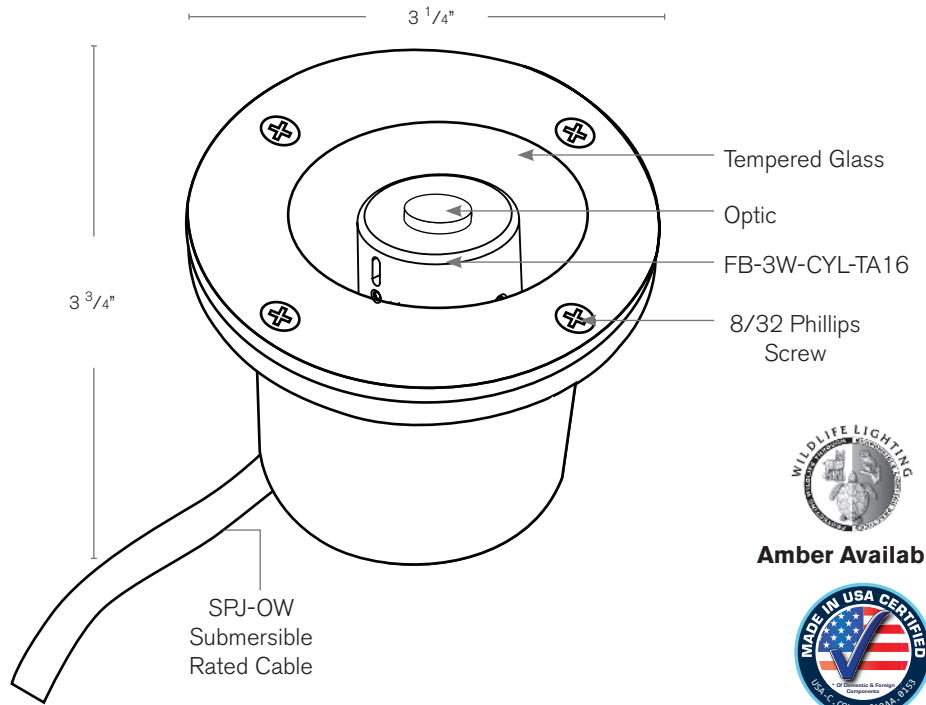

Forever Bright

SPECIFICATION FEATURES

Model: **SPJ13-14FM**
Finish: Satin Brass

- Finish:** Our naturally etched finishes will withstand the test of time. All finishes are individually treated insuring consistency. Our meticulous application results in a fixture that truly becomes "a one of a kind".
- Electrical:** Available in 8-15V or 12V-15V
- Labels:** ETL Standard Wet Label
C-ETL

Adjustable Underwater Light

DESCRIPTION

- Model#:** SPJ13-14FM
- Material:** Marine Grade Solid Brass
- Color Temp:** 2700K
- Optic:** Spot, Flood, Wide Flood, Wide Angle Flood
- Mounting:** Submersible
- Cord Length:** 25'
- LED:** Nichia

ENGINES	VOLTAGE	LUMENS
FB-1W-CYL-TA16	8-15V	80
FB-2W-CYL-TA16	8-15V	150
FB-3W-CYL-TA16	8-15V	200
FB-6W-CYL-TA16	12V-15V	300
FB-8W-CYL-TA16	12V-15V	580

Amber Available

Submersible

ORDERING INFORMATION

Model#	Finishes	Wattage	Optics	Lumens	Color Temp.	Electrical
SPJ13-14FM	SB	3W	WIDE ANGLE FLOOD	200	2700K	8-15V
	SB = Satin Brass	1W	Spot	80	2700K	8-15V
		2W	Flood	150	4000K	12V-15V
		3W	Wide Flood	200	5000K	
		6W	Wide Angle Flood	300		
		8W		580		