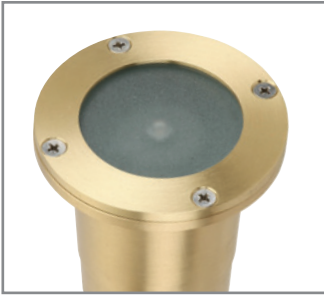

Forever Bright

SPECIFICATION FEATURES

Model: **SPJ13-14FM**
Finish: Satin Brass

- Finish:** Our naturally etched finishes will withstand the test of time. All finishes are individually treated insuring consistency. Our meticulous application results in a fixture that truly becomes "a one of a kind".
- Electrical:** Available in 8-15V or 12V-15V
- Labels:** ETL Standard Wet Label
C-ETL

Adjustable Underwater Light

DESCRIPTION

- Model#:** SPJ13-14FM
- Material:** Marine Grade Solid Brass
- Color Temp:** 2700K
- Optic:** Spot, Flood, Wide Flood, Wide Angle Flood
- Mounting:** Submersible
- Cord Length:** 25'
- LED:** Nichia

ENGINES	VOLTAGE	LUMENS
FB-1W-CYL-TA16	8-15V	80
FB-2W-CYL-TA16	8-15V	150
FB-3W-CYL-TA16	8-15V	200
FB-6W-CYL-TA16	12V-15V	300
FB-8W-CYL-TA16	12V-15V	580

Amber Available

Submersible

ORDERING INFORMATION

Model#	Finishes	Wattage	Optics	Lumens	Color Temp.	Electrical
SPJ13-14FM	SB	3W	WIDE ANGLE FLOOD	200	2700K	8-15V
	SB = Satin Brass	1W	Spot	80	2700K	8-15V
		2W	Flood	150	4000K	12V-15V
		3W	Wide Flood	200	5000K	
		6W	Wide Angle Flood	300		
		8W		580		