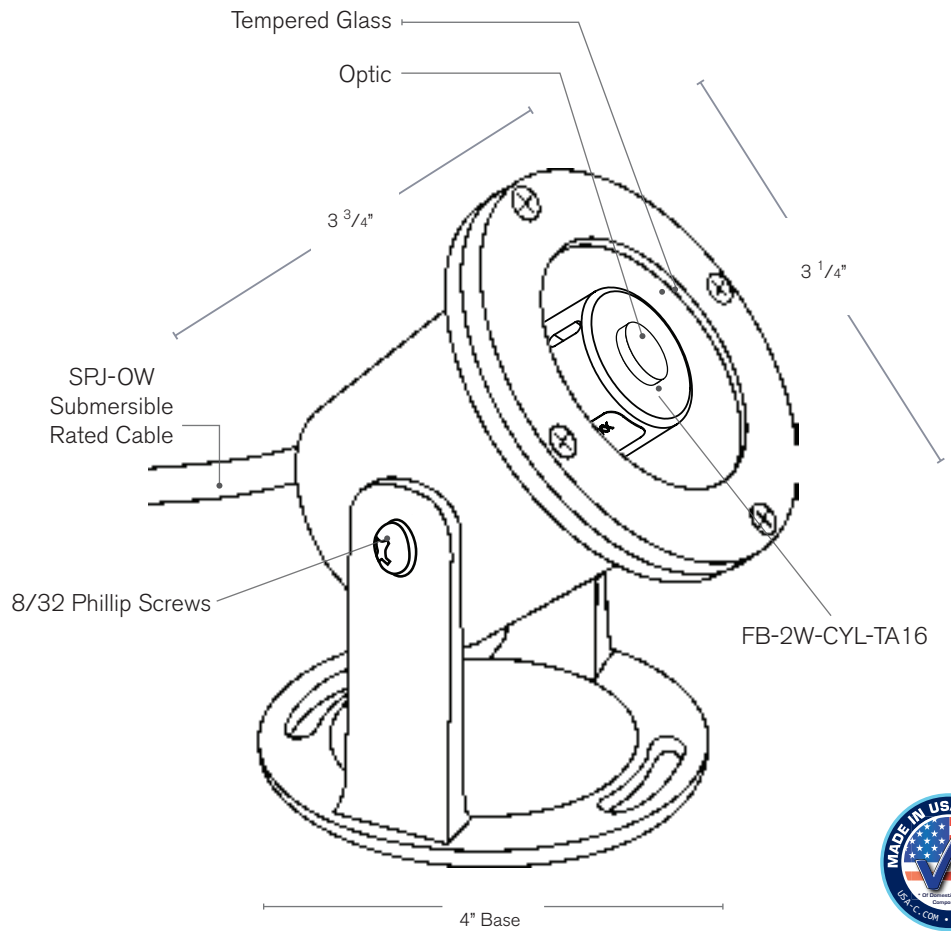

ORDERING INFORMATION

Model#	Finishes	Wattage	Optics	Lumens	Color Temp.	Electrical
SPJ13-14	SB	2W	FLOOD	150	2700K	8-15V
V = Verde	GM = Gun Metal	1W	Spot	80	2700K	8-15V
M = Moss	B = Black	2W	Flood	150	4000K	12V-15V
AG = Aged Brass	R = Rusty	3W	Wide Flood	200	5000K	
MBR = Matte Bronze	PVDP = PVD Polished	6W	Wide Angle Flood	300		
SB = Satin Brass	PVDS = PVD Satin	8W		580