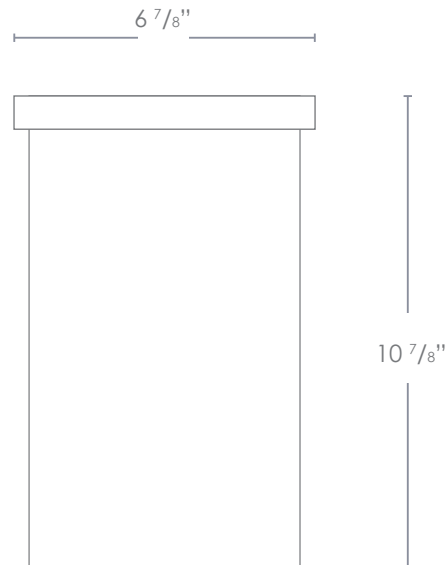

Labels: ETL Standard Wet Label
C-ETL

Model: **SPJ13-100S**
Finish: Solid Brass

Well Light

DESCRIPTION

Model#: SPJ13-100S
Material: Solid Brass
Desc.: Optional Concrete Pour Sleeve

Wet Listed

ORDERING INFORMATION