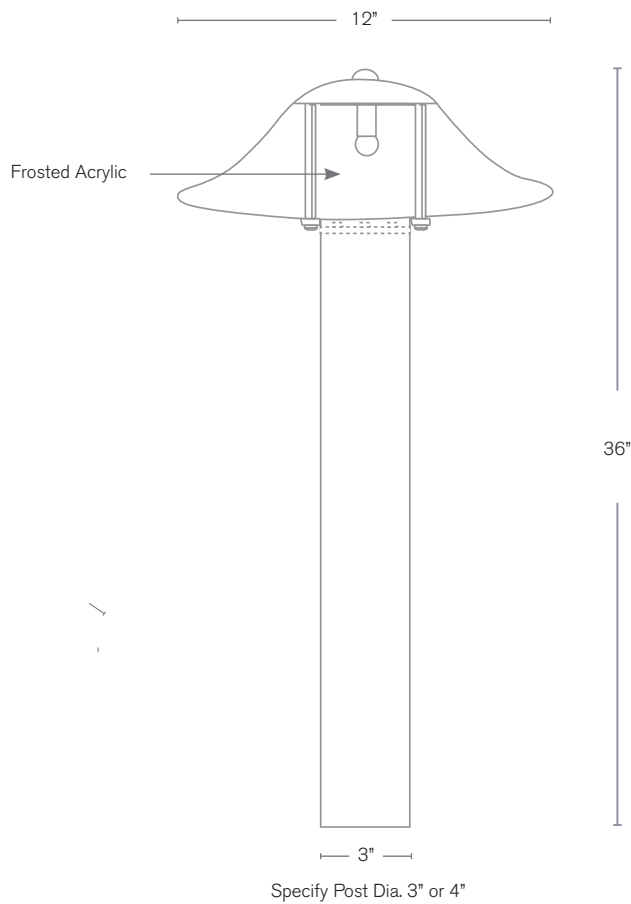

## SPECIFICATION FEATURES

Model: **SPJ120-B**

- Finish:** Our naturally etched finishes will withstand the test of time. All finishes are individually treated insuring consistency. Our meticulous application results in a fixture that truly becomes "a one of a kind".
- Electrical:** Available in 12V
- Labels:** ETL Standard Wet Label  
C-ETL

### Bollard

#### DESCRIPTION

- Model#:** SPJ120-B
- Material:** Solid Brass
- Finish:** Verde
- Electrical:** 12V
- Engine:** FB-TAB-6W
- Lumens:** 300
- Color Temp:** 2700k
- Mounting:** Direct Burial or Deck Mount