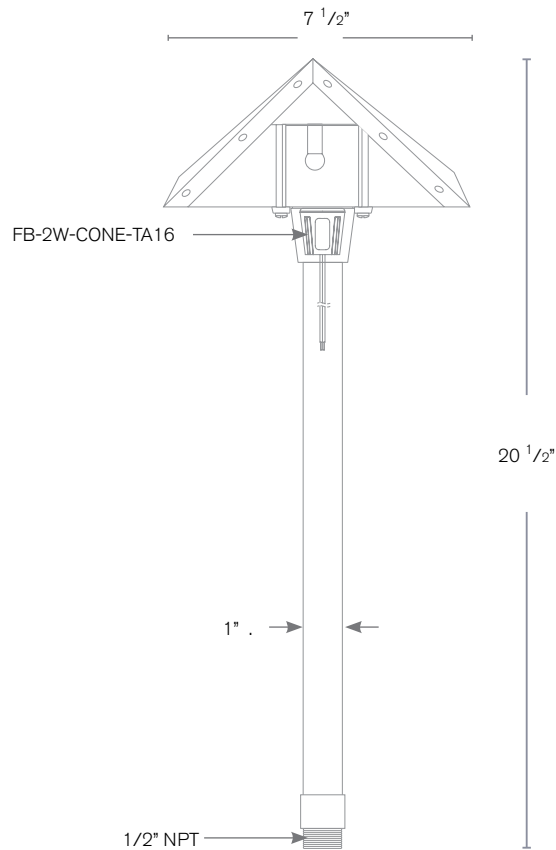

Forever Bright

SPECIFICATION FEATURES

Model: **SPJ11-02**
Finish: Matte Bronze

- Finish:** Our naturally etched finishes will withstand the test of time. All finishes are individually treated insuring consistency. Our meticulous application results in a fixture that truly becomes "a one of a kind".
- Electrical:** Available in 8-15V
- Labels:** ETL Standard Wet Label
C-ETL

Path / Area Light

DESCRIPTION

- Model#:** SPJ11-02
- Material:** Solid Brass
- Electrical:** 8-15V
- Engine:** FB-2W-Cone-TA16
- Lumens:** 150
- Color Temp:** 2700 k
- Mounting:** 1/2" NPT. Dual Fin Spike Incl.
- LED:** Nichia