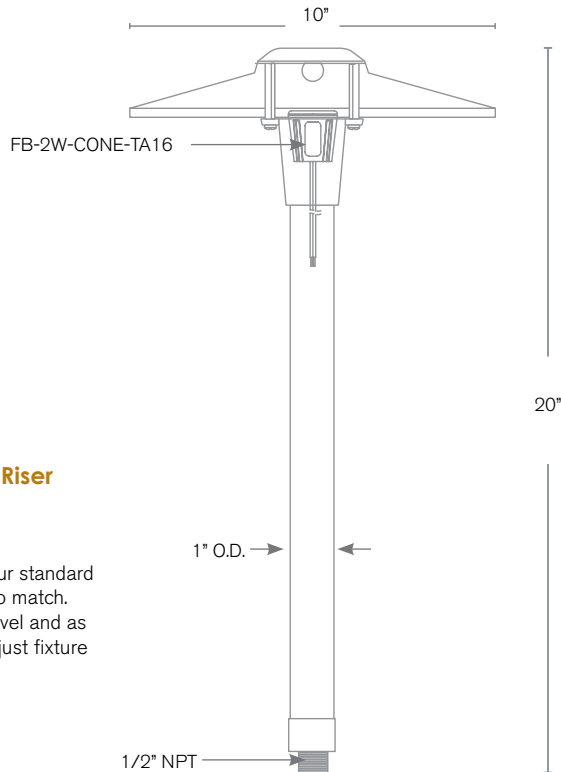

## SPECIFICATION FEATURES

Model: **SPJ10-06**  
Finish: PVD Satin

- Finish:** Our naturally etched finishes will withstand the test of time. All finishes are individually treated insuring consistency. Our meticulous application results in a fixture that truly becomes "a one of a kind".
- Electrical:** Available in 8-15V
- Labels:** ETL Standard Wet Label  
C-ETL

### Path / Area Light

### DESCRIPTION

- Model#:** SPJ10-06
- Electrical:** 8-15V
- Engine:** FB-2W-Cone-TA16
- Lumens:** 150
- Color Temp:** 2700 k
- Mounting:** 1/2" NPT. Dual Fin Spike Incl.
- LED:** Nichia