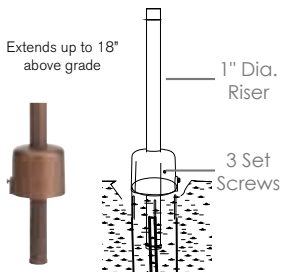

## SPECIFICATION FEATURES

Model: **SPJ10-06**  
Finish: PVD Satin

- Finish:** Our naturally etched finishes will withstand the test of time. All finishes are individually treated insuring consistency. Our meticulous application results in a fixture that truly becomes "a one of a kind".
- Electrical:** Available in 8-15V
- Labels:** ETL Standard Wet Label  
C-ETL

### Path / Area Light

### DESCRIPTION

- Model#:** SPJ10-06
- Electrical:** 8-15V
- Engine:** FB-2W-Cone-TA16
- Lumens:** 150
- Color Temp:** 2700 k
- Mounting:** 1/2" NPT. Dual Fin Spike Incl.
- LED:** Nichia

#### Adjustable Below Grade Riser

- Model:** SPJ19-03-RBBG
- Shown:** Matte Bronze
- Desc:** Solid brass top fits on our standard perma-post with finish to match. Install fixture at grade level and as the landscape grows adjust fixture height as needed.