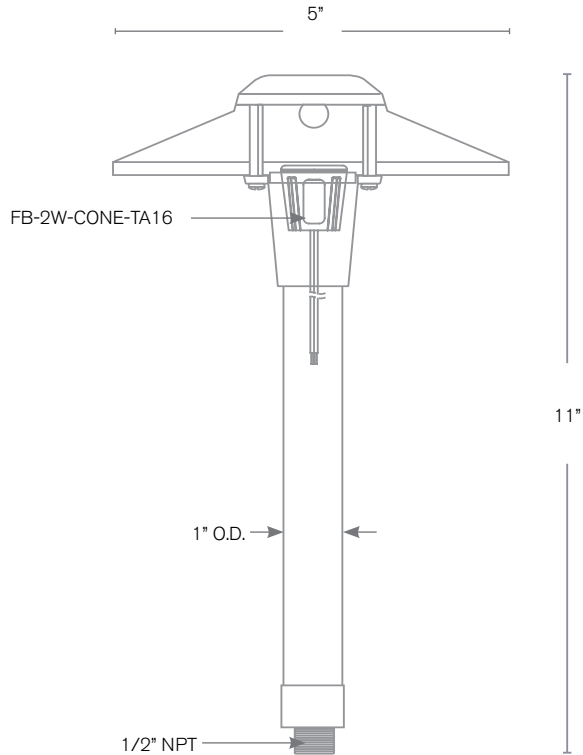

Forever Bright

SPECIFICATION FEATURES

Model: **SPJ10-05-PETITE**
Finish: Matte Bronze

- Finish:** Our naturally etched finishes will withstand the test of time. All finishes are individually treated insuring consistency. Our meticulous application results in a fixture that truly becomes "a one of a kind".
- Electrical:** Available in 8-15V
- Labels:** ETL Standard Wet Label
C-ETL

Path / Area Light

DESCRIPTION

- Model#:** SPJ10-05-PETITE
- Material:** Solid Brass
- Electrical:** 8-15V
- Engine:** FB-2W-Cone-TA16
- Lumens:** 150
- Color Temp:** 2700 k
- Mounting:** 1/2" NPT. Dual Fin Spike Incl.
- LED:** Nichia

Wet Listed

ORDERING INFORMATION

Model#	Finishes	Wattage	Lumens	Color Temp.	Electrical
SPJ10-05-PETITE	MBR	2W	150	2700K	8-15V

- V = Verde
- M = Moss
- AG = Aged Brass
- MBR = Matte Bronze
- RC = Raw Copper
- GM = Gun Metal
- B = Black
- R = Rusty
- PVDP = PVD Polished
- PVDS = PVD Satin
- 2W
- 150
- 160
- 170
- 2700K
- 4000K
- 5000K
- 8-15V