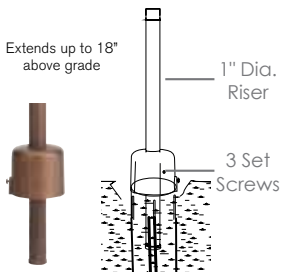

Forever Bright

SPECIFICATION FEATURES

Model: **SPJ07-11**
Finish: Raw Copper

- Finish:** Our naturally etched finishes will withstand the test of time. All finishes are individually treated insuring consistency. Our meticulous application results in a fixture that truly becomes "a one of a kind".
- Electrical:** Available in 8-15V
- Labels:** ETL Standard Wet Label
C-ETL

Path / Area Light

DESCRIPTION

- Model#:** SPJ07-11
- Electrical:** 8-15V
- Engine:** FB-2W-Cone-TA16
- Lumens:** 150
- Color Temp:** 2700 k
- Mounting:** 1/2" NPT. Dual Fin Spike Incl.
- LED:** Nichia

Option:

Adjustable Below Grade Riser

Model: SPJ19-03-RBBG
Shown: Matte Bronze
Desc: Solid brass top fits on our standard perma-post with finish to match. Install fixture at grade level and as the landscape grows adjust fixture height as needed.