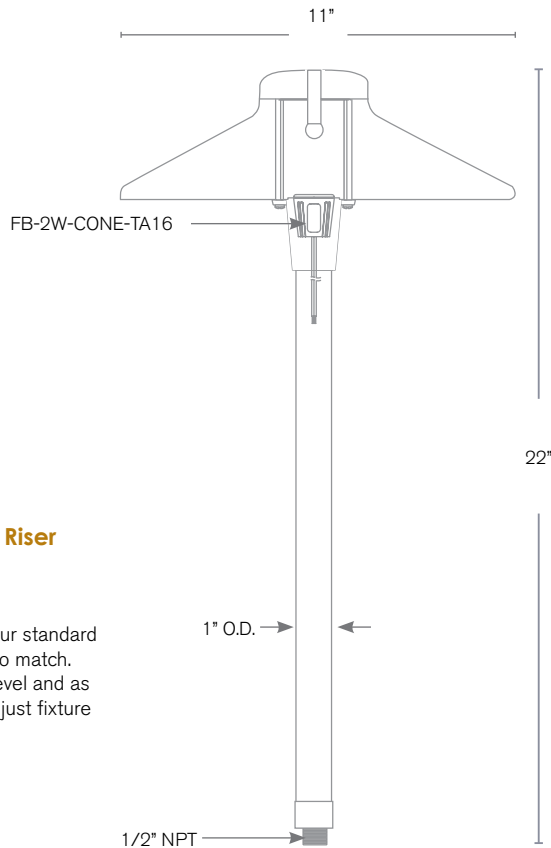

Forever Bright

SPECIFICATION FEATURES

Model: **SPJ07-11**
Finish: Raw Copper

- Finish:** Our naturally etched finishes will withstand the test of time. All finishes are individually treated insuring consistency. Our meticulous application results in a fixture that truly becomes "a one of a kind".
- Electrical:** Available in 8-15V
- Labels:** ETL Standard Wet Label
C-ETL

Path / Area Light

DESCRIPTION

- Model#:** SPJ07-11
- Electrical:** 8-15V
- Engine:** FB-2W-Cone-TA16
- Lumens:** 150
- Color Temp:** 2700 k
- Mounting:** 1/2" NPT. Dual Fin Spike Incl.
- LED:** Nichia

Option:

Adjustable Below Grade Riser

Model: SPJ19-03-RBBG
Shown: Matte Bronze
Desc: Solid brass top fits on our standard perma-post with finish to match. Install fixture at grade level and as the landscape grows adjust fixture height as needed.

Wet Listed

ORDERING INFORMATION

Model#	Finishes	Wattage	Lumens	Color Temp.	Electrical
SPJ07-11	RC	2W	150	2700K	8-15V

- V = Verde GM = Gun Metal 2W 150 2700K 8-15V
- M = Moss B = Black 160 4000K
- AG = Aged Brass R = Rusty 170 5000K
- MBR = Matte Bronze PVDP = PVD Polished
- RC = Raw Copper PVDS = PVD Satin