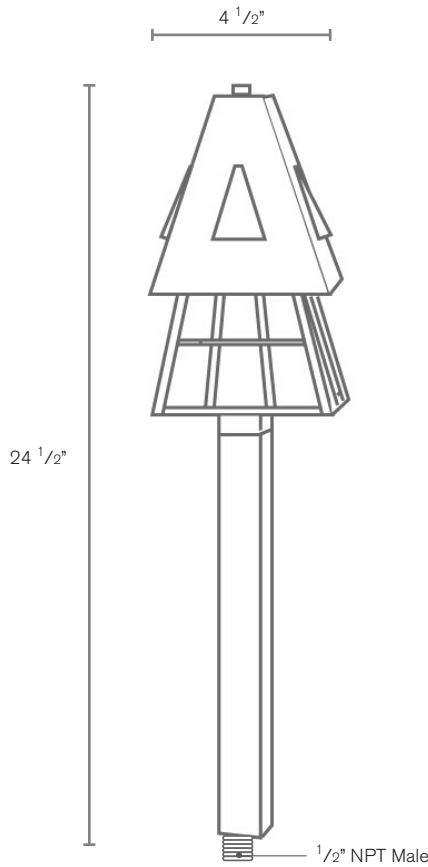

Model#

SPJ05-04

SPJ05-04

Finishes

B

- V = Verde
- M = Moss
- AG = Aged Brass
- MBR = Matte Bronze
- SB = Satin Brass
- GM = Gun Metal
- B = Black
- R = Rusty
- PVDP = PVD Polished
- PVDS = PVD Satin
- NC = Natural Copper
- RC = Raw Copper

Lumens

125

125 - 1000

Color Temp.

2700K

2700K

Electrical

8-15V

8-15V
120V
277V