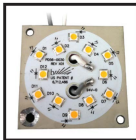

Forever Bright

SPECIFICATION FEATURES

Model: **SPJ05-04**

Garden Light

DESCRIPTION

- Model#:** SPJ05-04
- Material:** Solid Brass
- Finish:** Specify
- Glass:** Specify
- Electrical:** 8-15V , 120V
- LED:** 2W - 10W
- Color Temp:** 2700K
- Lumen Range:** 125 -1000
- Mounting:** 1/2" NPT.
Perma Post SPJ19-03 recommended

Unlimited LED Lumen Packages & Color Temperatures Available!

SPJ-A19
12V
2W or 4W

FB-MP1000
120V
10W
1000 LUMENS
WARM DIMMING

Model#

SPJ05-04

SPJ05-04

Finishes

B