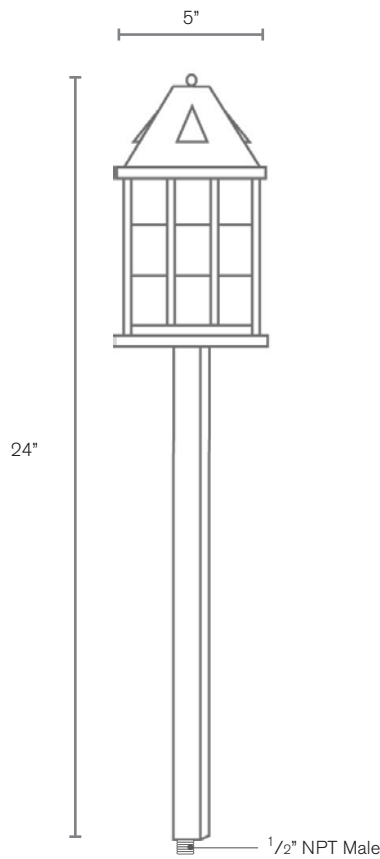

Model#

SPJ04-06

SPJ04-06

Finishes

V

- V = Verde
- M = Moss
- AG = Aged Brass
- MBR = Matte Bronze
- SB = Satin Brass
- GM = Gun Metal
- B = Black
- R = Rusty
- PVDP = PVD Polished
- PVDS = PVD Satin
- NC = Natural Copper
- RC = Raw Copper

Lumens

125

125 - 1000

Color Temp.

2700K

2700K

Electrical

8-15V

8-15V
120V
277V