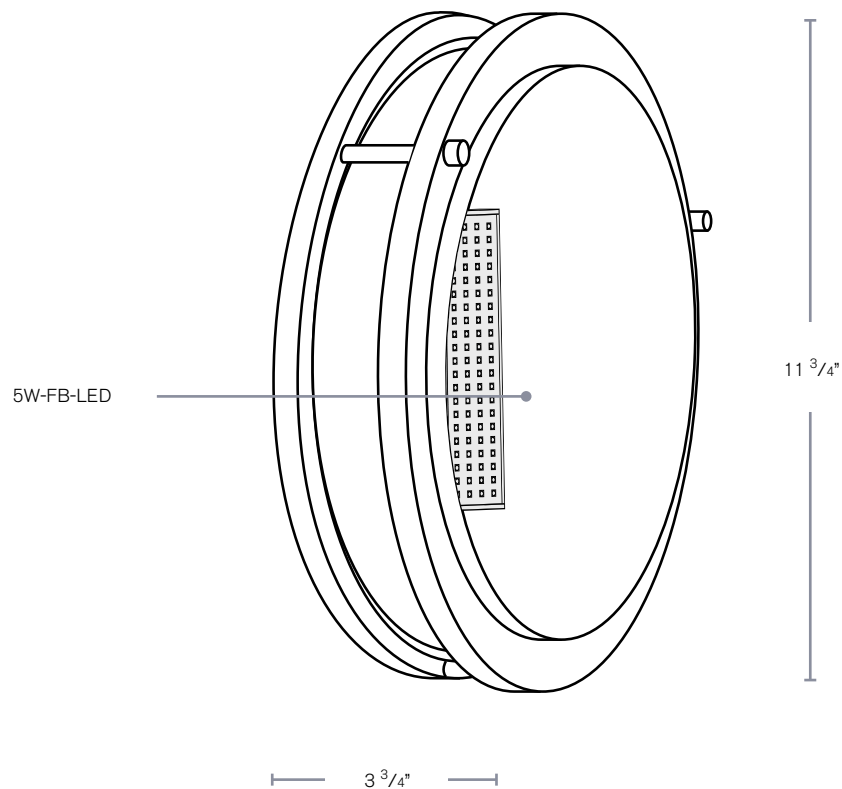

Forever Bright

SPECIFICATION FEATURES

Model: **SPJ-WP117**

- Finish:** Our naturally etched finishes will withstand the test of time. All finishes are individually treated insuring consistency. Our meticulous application results in a fixture that truly becomes "a one of a kind".
- Electrical:** Available in 9v-18v, 120v & 277v
- Labels:** ETL Standard Wet Label
C-ETL

LED Wall Pack

DESCRIPTION

- Model#:** SPJ-WP117
- Material:** Stainless Steel
- Lamp:** 5W-FB-LED
- Lumens:** 504
- Color Temp:** 5000 k
- Electrical:** 120V, 277V

ORDERING INFORMATION

Model#	Finishes	Lumens	Color Temp.	Electrical
SPJ-WP117	SS	504	5000K	120V
SPJ-WP117	V = Verde M = Moss AG = Aged Brass MBR = Matte Bronze SB = Satin Brass	3000K 4000K 5000K	120V 277V	