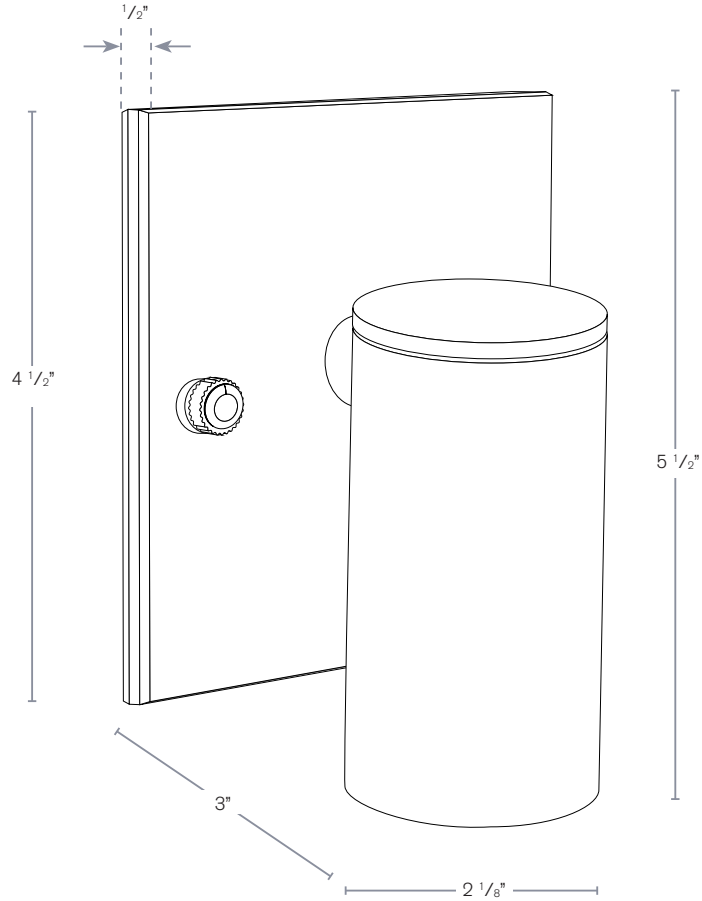

Wet Listed

SPJ Approval

Customer Approval

ORDERING INFORMATION

Model#	Finishes	Wattage	Optics	Lumens	Color Temp.	Electrical
SPJ-WMA-SQ						

V = Verde	B = Black	6W	Spot	300	2700K	12V
M = Moss	R = Rusty	8W	Flood	580	3000K	120V
AG = Aged Brass	PVDP = PVD Polished	16W	Wide Flood	1160	3500K	
MBR = Matte Bronze	PVDS = PVD Satin		Wide Angle Flood		4000K	
SB = Satin Brass	RCP = Raw Copper Plated				5000K	
					6500K	
					Amber	

WWW.SPJLIGHTING.COM