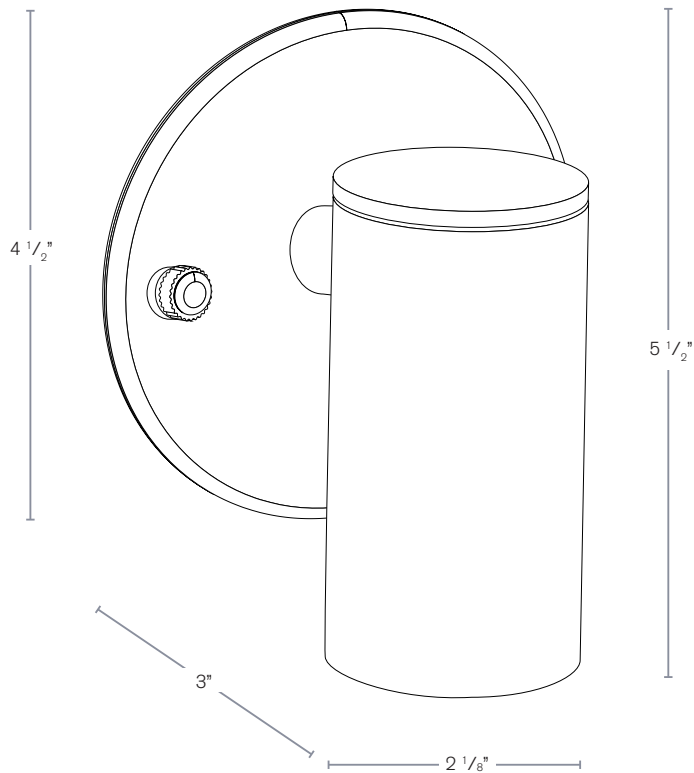

Niguel Collection

SPECIFICATION FEATURES

Model: **SPJ-WMA-R**
Shown: PVD Satin

Finish: Our naturally etched finishes will withstand the test of time. All finishes are individually treated insuring consistency. Our meticulous application results in a fixture that truly becomes "a one of a kind".

Electrical: Available in 12V or 120V

Labels: ETL Standard Wet Label
C-ETL

Wall Mount Cylinder

DESCRIPTION

Model#: SPJ-WMA-R
Material: Solid Brass
Finish: PVD Satin
Electrical: 12V or 120V
Engine: FB-6W-TA16
Lumens: 300
Color Temp: 2700K
Optic: Spot, Flood, Wide Flood,
Wide Angle Flood
Mounting: Wall