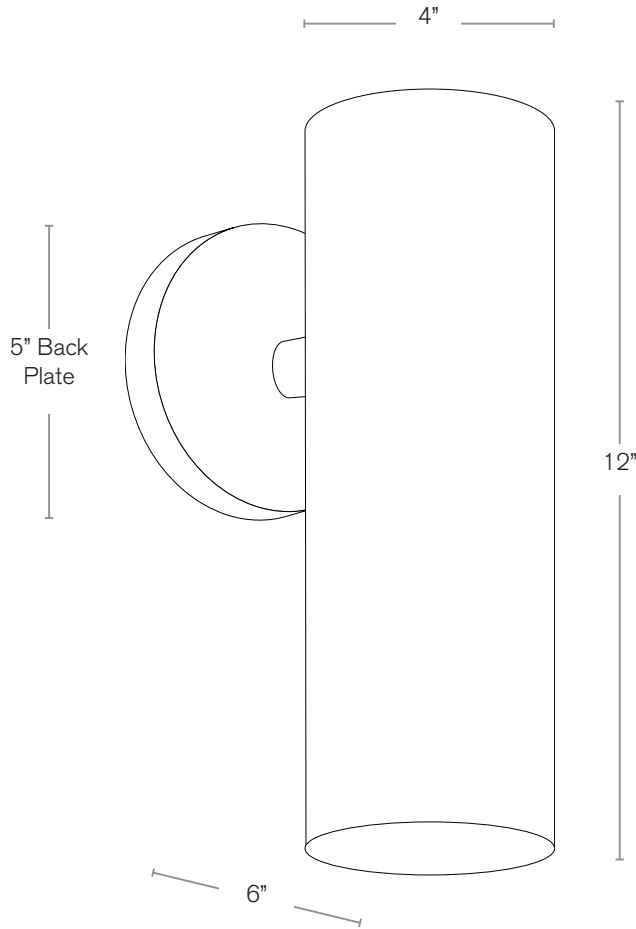

SPJ Approval			Customer Approval		

Model#	Finishes	Wattage	Lumens	Color Temp.	Electrical
SPJ-UD412	PVDS	6W	300	2700K	120V
V = Verde GM = Gun Metal M = Moss B = Black AG = Aged Brass R = Rusty MBR = Matte Bronze PVDP = PVD Polished SB = Satin Brass PVDS = PVD Satin			300	2700k RGBW Amber	12V 120V