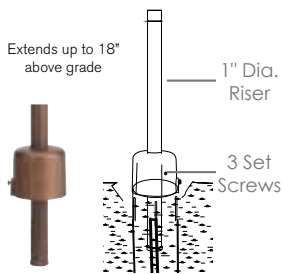

## SPECIFICATION FEATURES

Model: **SPJ-TK001**  
Finish: Matte Bronze

- Finish:** Our naturally etched finishes will withstand the test of time. All finishes are individually treated insuring consistency. Our meticulous application results in a fixture that truly becomes "a one of a kind".
- Electrical:** Available in 8-15V
- Labels:** ETL Standard Wet Label  
C-ETL

## Path / Area Light

### DESCRIPTION

- Model#:** SPJ-TK001
- Material:** Solid Brass
- Electrical:** 8-15V
- Engine:** FB-2W-Cone-TA16
- Lumens:** 150
- Color Temp:** 2700 k
- Mounting:** 1/2" NPT. Dual Fin Spike Incl.
- LED:** Nichia

#### Adjustable Below Grade Riser

- Model:** SPJ19-03-RBBG
- Shown:** Matte Bronze
- Desc:** Solid brass top fits on our standard perma-post with finish to match. Install fixture at grade level and as the landscape grows adjust fixture height as needed.