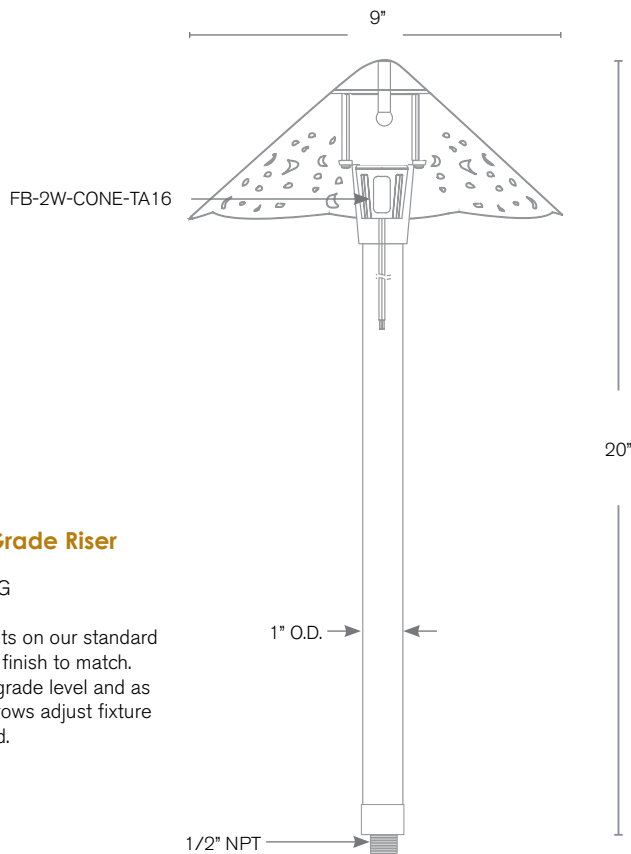

## SPECIFICATION FEATURES

Model: **SPJ-TK001**  
Finish: Matte Bronze

- Finish:** Our naturally etched finishes will withstand the test of time. All finishes are individually treated insuring consistency. Our meticulous application results in a fixture that truly becomes "a one of a kind".
- Electrical:** Available in 8-15V
- Labels:** ETL Standard Wet Label  
C-ETL

## Path / Area Light

### DESCRIPTION

- Model#:** SPJ-TK001
- Material:** Solid Brass
- Electrical:** 8-15V
- Engine:** FB-2W-Cone-TA16
- Lumens:** 150
- Color Temp:** 2700 k
- Mounting:** 1/2" NPT. Dual Fin Spike Incl.
- LED:** Nichia