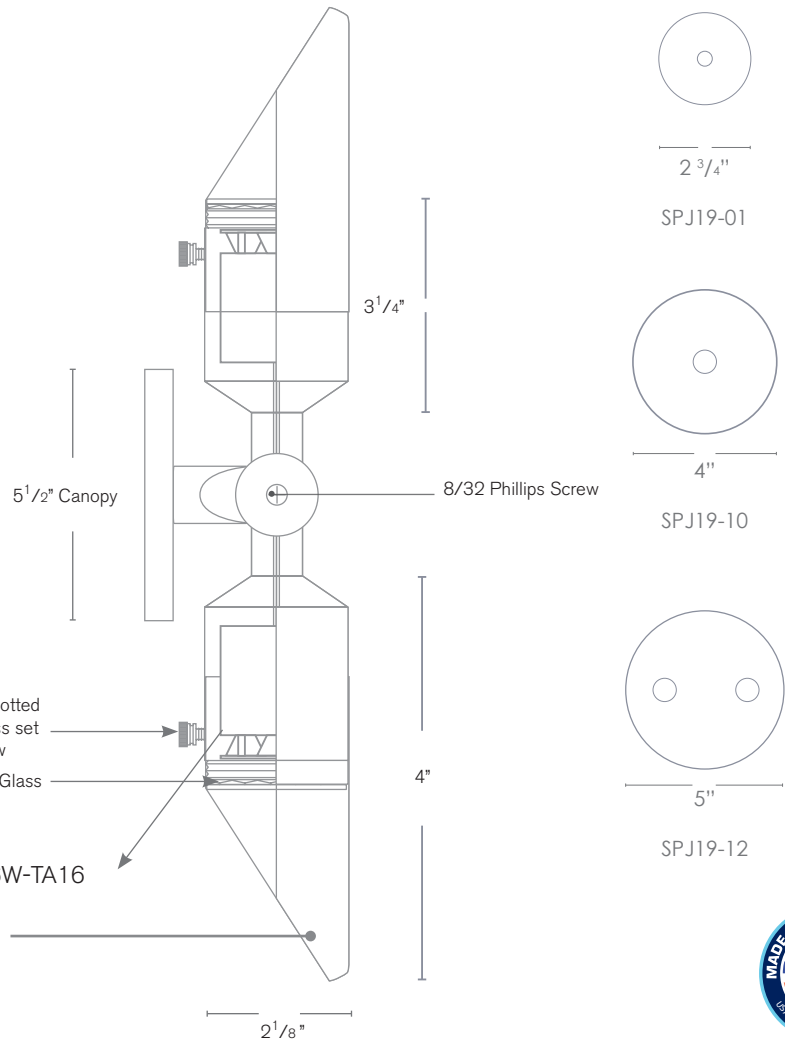

Forever Bright

SPECIFICATION FEATURES

Model: **SPJ-T2-6W**
Finish: Matte Bronze

- Finish:** Our naturally etched finishes will withstand the test of time. All finishes are individually treated insuring consistency. Our meticulous application results in a fixture that truly becomes "a one of a kind".
- Electrical:** Available in 12V-15V
- Labels:** ETL Standard Wet Label
C-ETL

Surface Mount Directional Light

DESCRIPTION

- Model#:** SPJ-T2-6W
- Material:** Solid Brass
- Electrical:** 12V-15V
- Engine:** (2) FB-6W-TA16
- Lumens:** 600
- Color Temp:** 2700K
- Optic:** Spot, Flood, Wide Flood, Wide Angle Flood
- Mounting:** Surface Mount
- LED:** Nichia

Mounting Canopies

Wet Listed

ORDERING INFORMATION

| Model# | Finishes | Wattage | Optics | Lumens | Color Temp. | Electrical |
|------------------|---|------------|---|------------|-------------------------|---------------|
| SPJ-T2-6W | MBR | 12W | FLOOD | 600 | 2700K | 12-15V |
| SPJ-T2-6W | V = Verde M = Moss AG = Aged Brass MBR = Matte Bronze SB = Satin Brass GM = Gun Metal B = Black R = Rusty PVDP = PVD Polished PVDS = PVD Satin | 12W | Spot Flood Wide Flood Wide Angle Flood | 600 | 2700K 4000K 5000K | 12-15V |