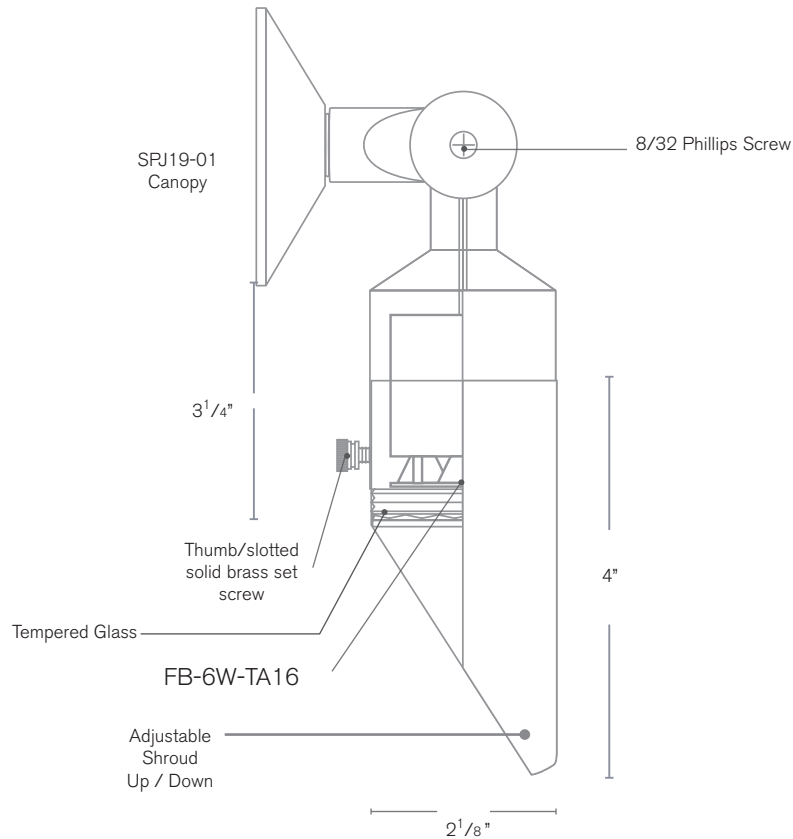

Forever Bright

SPECIFICATION FEATURES

Model: **SPJ-T1-6W**
Finish: Verde

- Finish:** Our naturally etched finishes will withstand the test of time. All finishes are individually treated insuring consistency. Our meticulous application results in a fixture that truly becomes "a one of a kind".
- Electrical:** Available in 12V-15V
- Labels:** ETL Standard Wet Label
C-ETL

Surface Mount Directional Light

Mounting Canopies

DESCRIPTION

- Model#:** SPJ-T1-6W
- Material:** Solid Brass
- Electrical:** 12V-15V
- Engine:** FB-6W-TA16
- Lumens:** 300
- Color Temp:** 2700K
- Optic:** Spot, Flood, Wide Flood, Wide Angle Flood
- Mounting:** Surface Mount
- LED:** Nichia

Wet Listed

ORDERING INFORMATION

Model#	Finishes	Wattage	Optics	Lumens	Color Temp.	Electrical
SPJ-T1-6W	V	6W	FLOOD	300	2700K	12-15V

- | | | | | | | |
|--------------------|---------------------|----|------------------|-----|-------|--------|
| V = Verde | GM = Gun Metal | 6W | Spot | 300 | 2700K | 12-15V |
| M = Moss | B = Black | | Flood | | 4000K | |
| AG = Aged Brass | R = Rusty | | Wide Flood | | 5000K | |
| MBR = Matte Bronze | PVDP = PVD Polished | | Wide Angle Flood | | | |
| SB = Satin Brass | PVDS = PVD Satin | | | | | |