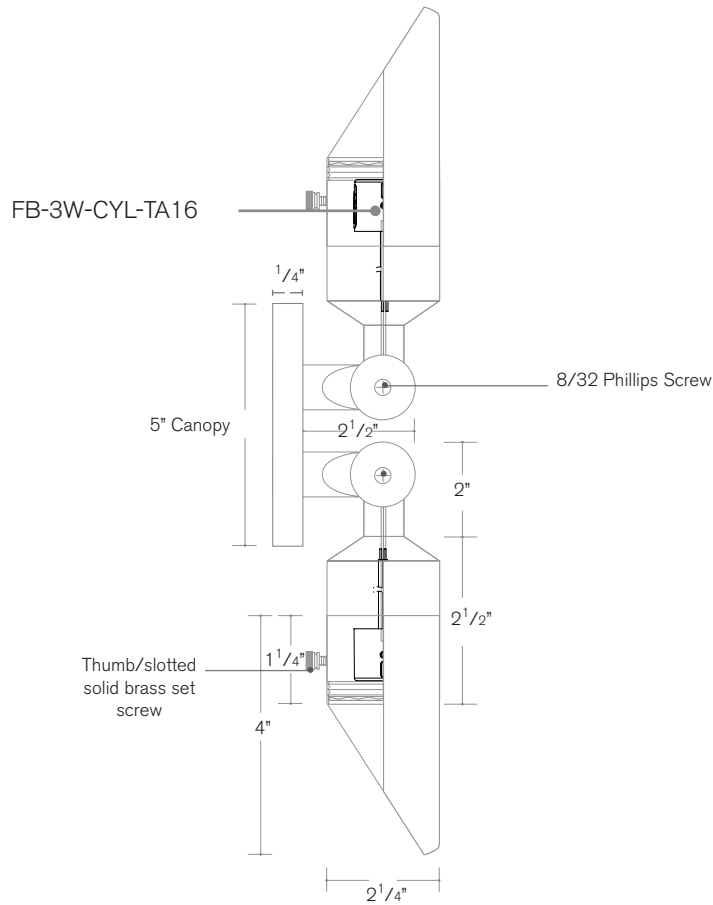

## SPECIFICATION FEATURES

Model: **SPJ-SN2**  
Finish: Matte Bronze

- Finish:** Our naturally etched finishes will withstand the test of time. All finishes are individually treated insuring consistency. Our meticulous application results in a fixture that truly becomes "a one of a kind".
- Electrical:** Available in 8-15V
- Labels:** ETL Standard Wet Label  
C-ETL

## Surface Mount Directional Light

### DESCRIPTION

- Model#:** SPJ-SN2
- Material:** Solid Brass
- Electrical:** 8-15V
- Engine:** (2) FB-3W-CYL-TA16
- Lumens:** 300
- Color Temp:** 2700K
- Optic:** Spot, Flood, Wide Flood, Wide Angle Flood
- Mounting:** Surface Mount
- LED:** Nichia