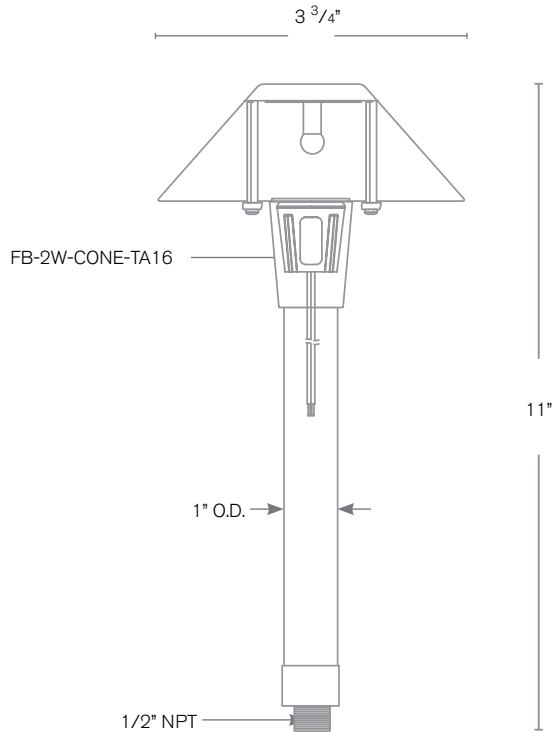

Forever Bright

SPECIFICATION FEATURES

Model: **SPJ-SK18-PETITE**
Finish: Matte Bronze

- Finish:** Our naturally etched finishes will withstand the test of time. All finishes are individually treated insuring consistency. Our meticulous application results in a fixture that truly becomes "a one of a kind".
- Electrical:** Available in 8-15V
- Labels:** ETL Standard Wet Label
C-ETL

Path / Area Light

DESCRIPTION

- Model#:** SPJ-SK18-PETITE
- Material:** Solid Brass
- Electrical:** 8-15V
- Engine:** FB-2W-Cone-TA16
- Lumens:** 150
- Color Temp:** 2700 k
- Mounting:** 1/2" NPT. Dual Fin Spike Incl.
- LED:** Nichia

Wet Listed

ORDERING INFORMATION

Model#	Finishes	Wattage	Lumens	Color Temp.	Electrical
SPJ-SK18-PETITE	MBR	2W	150	2700K	8-15V

- V = Verde
- M = Moss
- AG = Aged Brass
- MBR = Matte Bronze
- RC = Raw Copper
- GM = Gun Metal
- B = Black
- R = Rusty
- PVDP = PVD Polished
- PVDS = PVD Satin
- 2W
- 150
- 160
- 170
- 2700K
- 4000K
- 5000K
- 8-15V