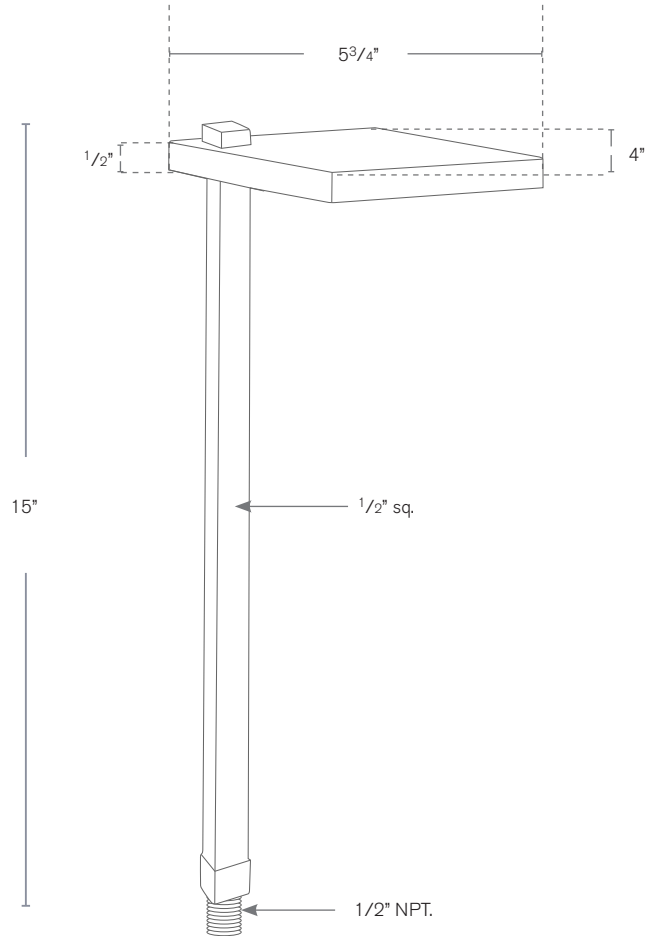

## SPECIFICATION FEATURES

Model: **SPJ-SDPL (DIAMOND)**  
Finish: PVD-Polished

- Finish:** Our naturally etched finishes will withstand the test of time. All finishes are individually treated insuring consistency. Our meticulous application results in a fixture that truly becomes "a one of a kind".
- Electrical:** Available in 9-15V
- Labels:** ETL Standard Wet Label  
C-ETL

### DESCRIPTION

- Model#:** SPJ-SDPL (DIAMOND)
- Material:** Solid Brass
- Electrical:** 9-15V
- Engine:** FB-2WREC-TA125-2700K
- Lumen Range:** 125
- Color Temp:** 2700k
- Mounting:** 1/2" NPT. Dual Fin Spike Incl.
- LED:** Nichia