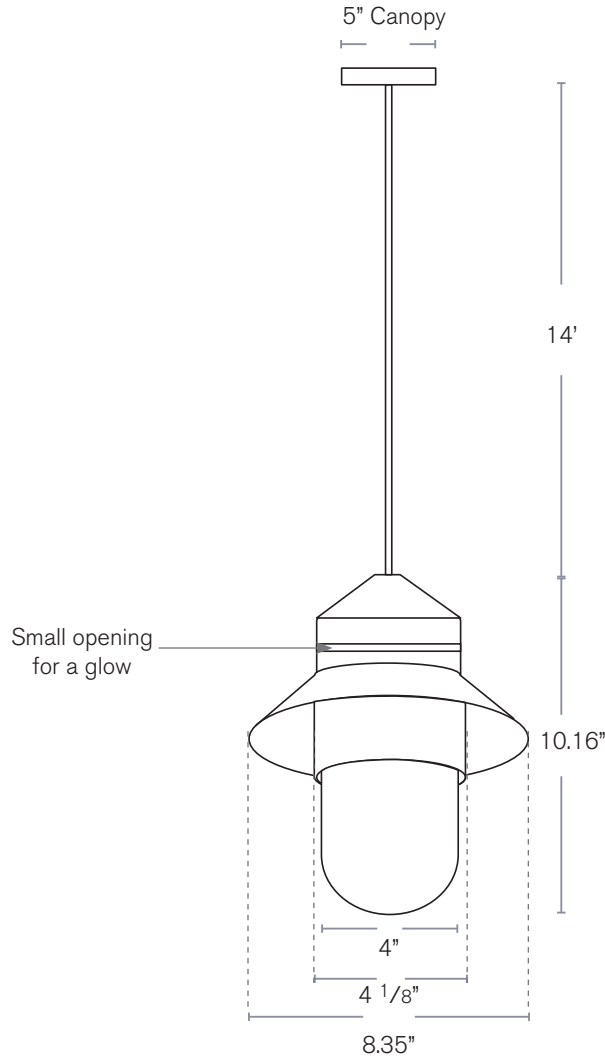

Forever Bright

SPECIFICATION FEATURES

Model: **SPJ-RCP**

- Finish:** Our naturally etched finishes will withstand the test of time. All finishes are individually treated insuring consistency. Our meticulous application results in a fixture that truly becomes "a one of a kind".
- Electrical:** Available in 120V
- Labels:** ETL Standard Wet Label
C-ETL

DESCRIPTION

- Model:** SPJ-RCP
- Material:** Solid Brass
- Finish:** Gun metal / Black
- Electrical:** 120V
- Lumens:** 580
- Color Temp.:** 2700k
- LED:** 8w
- Mounting:** Pendant
- Outdoor Rated**

Wet Listed

ORDERING INFORMATION

Model#	Finishes	Lamp	Lumens	Color Temp.	Electrical
SPJ-RCP	GM/B	8W	580	2700K	120V

- V = Verde
- M = Moss
- AG = Aged Brass
- MBR = Matte Bronze
- RC = Raw Copper
- GM = Gun Metal
- B = Black
- R = Rusty
- PVDP = PVD Polished
- PDS = Powder Coat Silver