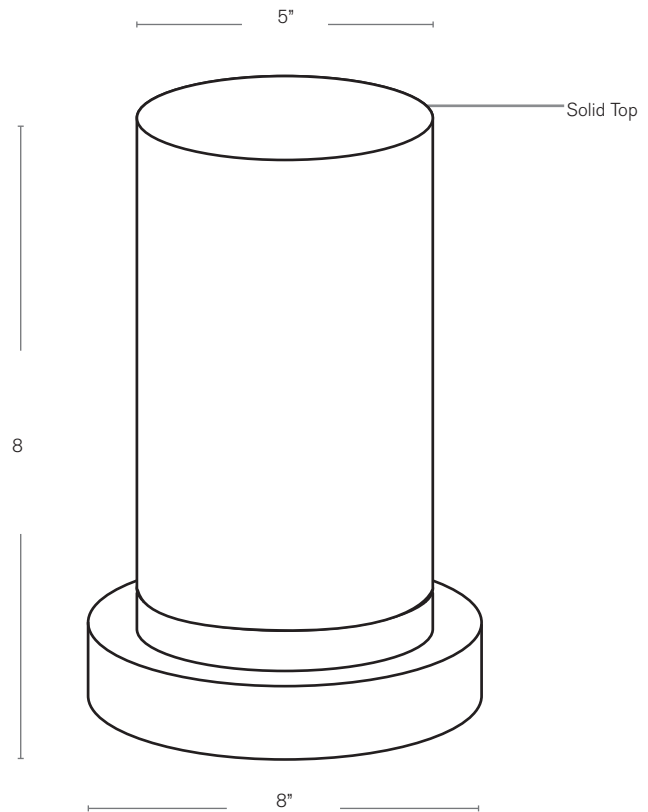

Forever Bright

SPECIFICATION FEATURES

Model: SPJ-RB8-BWO-CT
Finish: Black / White Onyx

- Finish:** Our naturally etched finishes will withstand the test of time. All finishes are individually treated insuring consistency. Our meticulous application results in a fixture that truly becomes "a one of a kind".
- Electrical:** Available in 12V or 120V
- Labels:** ETL Standard Wet Label
C-ETL

Patio Light

DESCRIPTION

- Model#:** SPJ-RB8-BWO-CT
- Material:** Solid Brass
- Engine:** FB-Cylinder-1W-Candle
- Color Temp:** 2700K
- Electrical:** 12V, 120V, Battery operated
- LED:** Nichia

Custom Sizes Available!