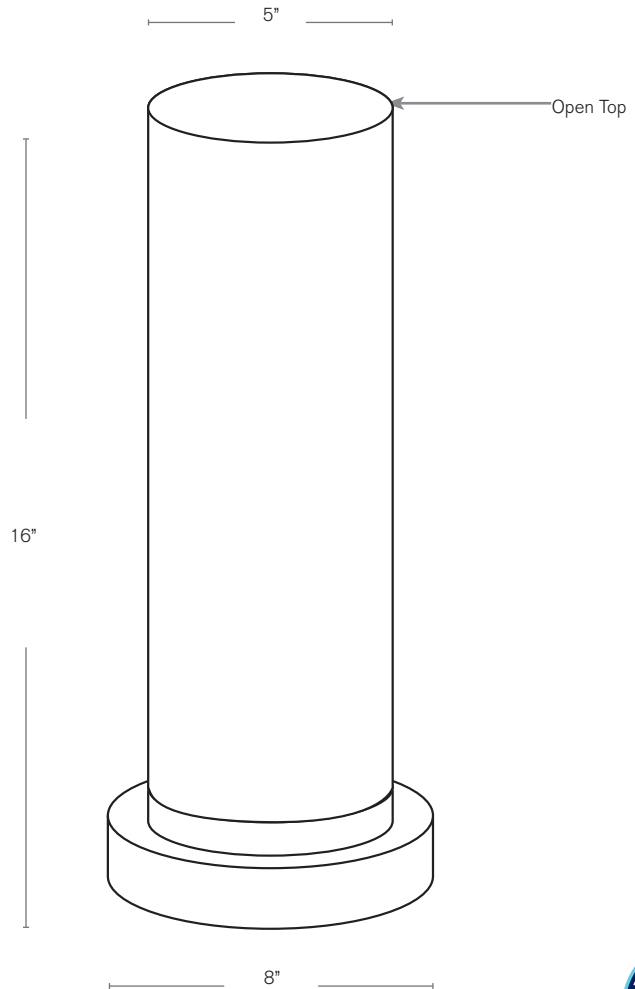

## SPECIFICATION FEATURES

Model: SPJ-RB16  
Finish: Black / White Onyx

- Finish:** Our naturally etched finishes will withstand the test of time. All finishes are individually treated insuring consistency. Our meticulous application results in a fixture that truly becomes "a one of a kind".
- Electrical:** Available in 12V or 120V
- Labels:** ETL Standard Wet Label  
C-ETL

#### DESCRIPTION

- Model#:** SPJ-RB16
- Material:** Solid Brass
- Engine:** FB-Cylinder-1W-Candle
- Color Temp:** 2700K
- Electrical:** 12V, 120V, Battery operated
- LED:** Nichia

Wet Listed  
**Custom Sizes Available!**