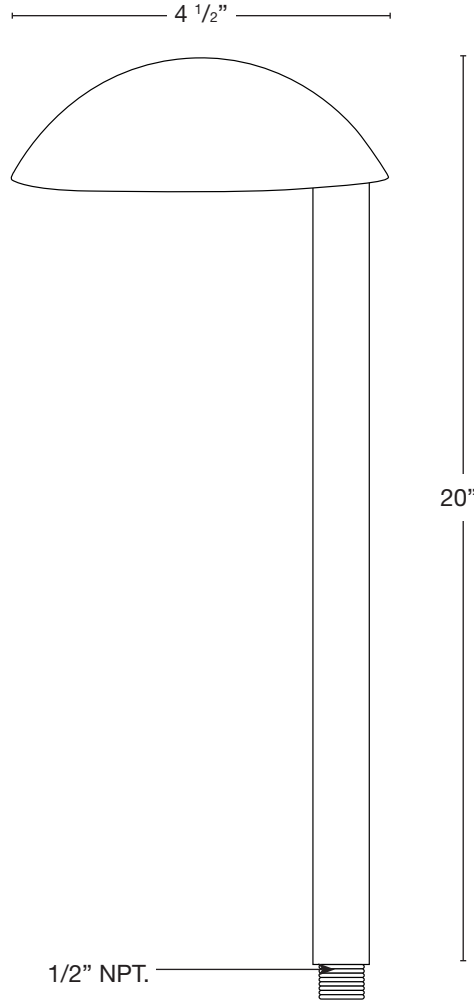

MODEL: **SPJ-PTL18**  
 MATERIAL: **Solid Brass**  
 FINISH SHOWN: **Black**  
 ELECTRICAL: **12V or 120V**  
 WATTAGE: **2W**  
 ENGINE: **FB-LS2**  
 LUMENS: **150**  
 MOUNTING: **1/2" NPT. Dual Fin Spike Included**

Custom options are available

**ELECTRICAL**

- 12V
- 120V

**Wet Listed**

Ordering Example

Customer Approval

Date

SPJ-PTL18-B-2W-27K-12V