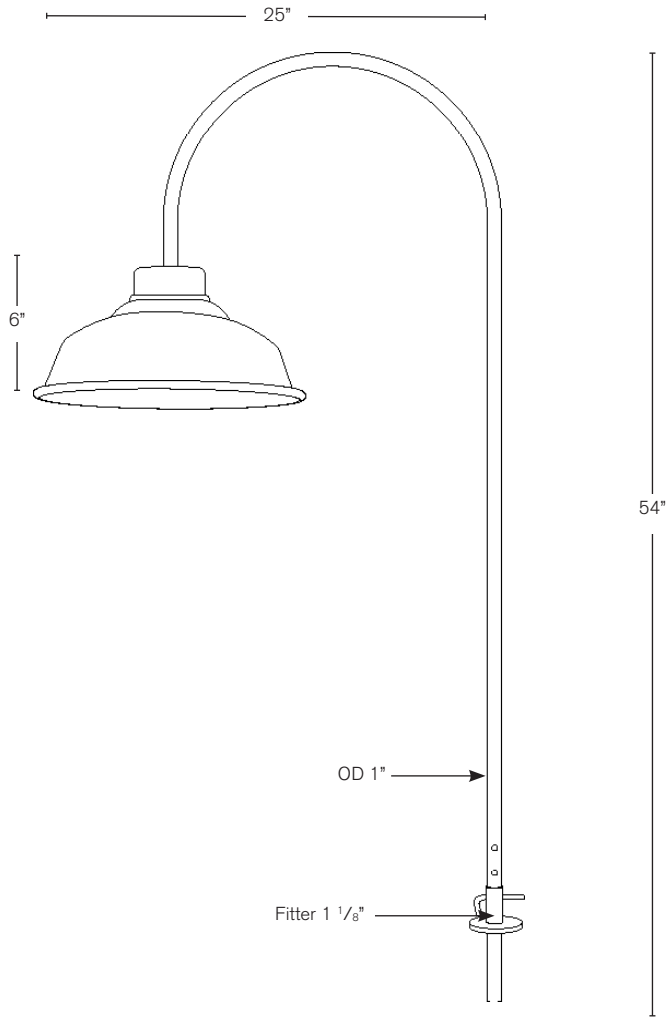

MODEL: **SPJ-PTL-R**
 MATERIAL: **Solid Brass**
 FINISH: **Matte Bronze**
 ELECTRICAL: **12V or 120V**
 SOCKET: **Medium Base**
 MOUNTING: **Adjustable Counter Top**

FINISHES

- Matte Bronze (MBR)
- Verde (V)
- Moss (M)
- Black (B)
- Rusty (R)
- Satin Brass (SB)
- Aged Brass (AG)
- Raw Copper (RC)
- Natural Copper (NC)

PVD PREMIUM

- PVD Polished (PVDP)
- PVD Satin (PVDS)
- PVD Graphite (PVDG)
- PVD Bronze (PVDBZ)
- PVD Black (PVDBL)

Model: SPJ-PTL-CP
Adjustable pipe with key

OPTIONAL ELECTRICAL

- 12V 120V

Wet Listed

Ordering Example